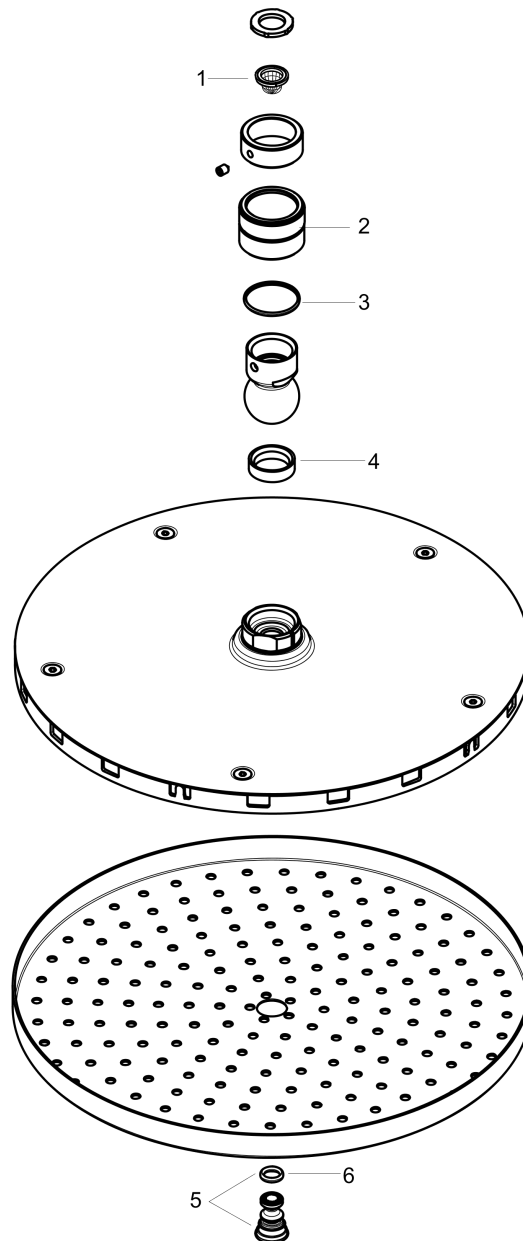

Raindance S
Showerhead 240 1-Jet PowderRain, 2.5 GPM
 Finishes : **chrome** Part no. : **27624001**

Description

Features

- Spray modes: PowderRain
- Flow: 2.5 GPM (9.5 L/Min)
- Fully-finished matching spray face

Technology

Compliance

Product image

Scale drawing

Raindance S
Showerhead 240 1-Jet PowderRain, 2.5 GPM
 Finishes : **chrome** Part no. : **27624001**

Exploded drawing

Year of production: >11/18

Raindance S
Showerhead 240 1-Jet PowderRain, 2.5 GPM
 Finishes : **chrome** Part no. : **27624001**

Spare parts list

Year of production: >11/18

Pos.	Description	Part no.	Price	PU
1	filter	92672000	-	1
2	nut	97958000	-	1
3	lever collar	97536000	-	1
4	seal	97606000	-	1
5	screw	95796000	-	1
6	O-ring 7x2	98419000	-	1