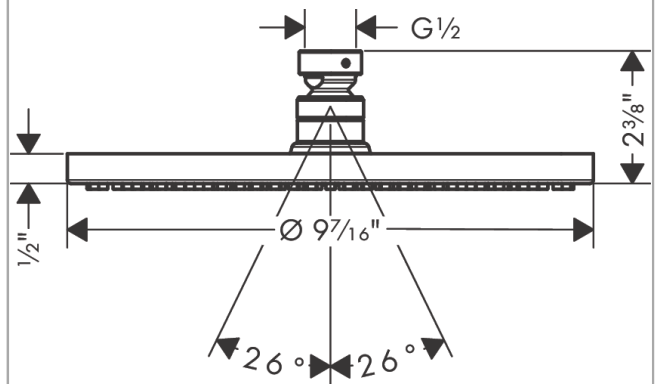

Raindance S
Showerhead 240 1-Jet PowderRain, 2.5 GPM
 Finishes : **chrome** Part no. : **27624001**

Description

Features

- Spray modes: PowderRain
- Flow: 2.5 GPM (9.5 L/Min)
- Fully-finished matching spray face

Technology

Compliance

Product image

Scale drawing

Raindance S
Showerhead 240 1-Jet PowderRain, 2.5 GPM
 Finishes : **chrome** Part no. : **27624001**

Exploded drawing

Year of production: >11/18

Raindance S
Showerhead 240 1-Jet PowderRain, 2.5 GPM
 Finishes : **chrome** Part no. : **27624001**

Spare parts list

Year of production: >11/18

Pos.	Description	Part no.	Price	PU
1	filter	92672000	-	1
2	nut	97958000	-	1
3	lever collar	97536000	-	1
4	seal	97606000	-	1
5	screw	95796000	-	1
6	O-ring 7x2	98419000	-	1