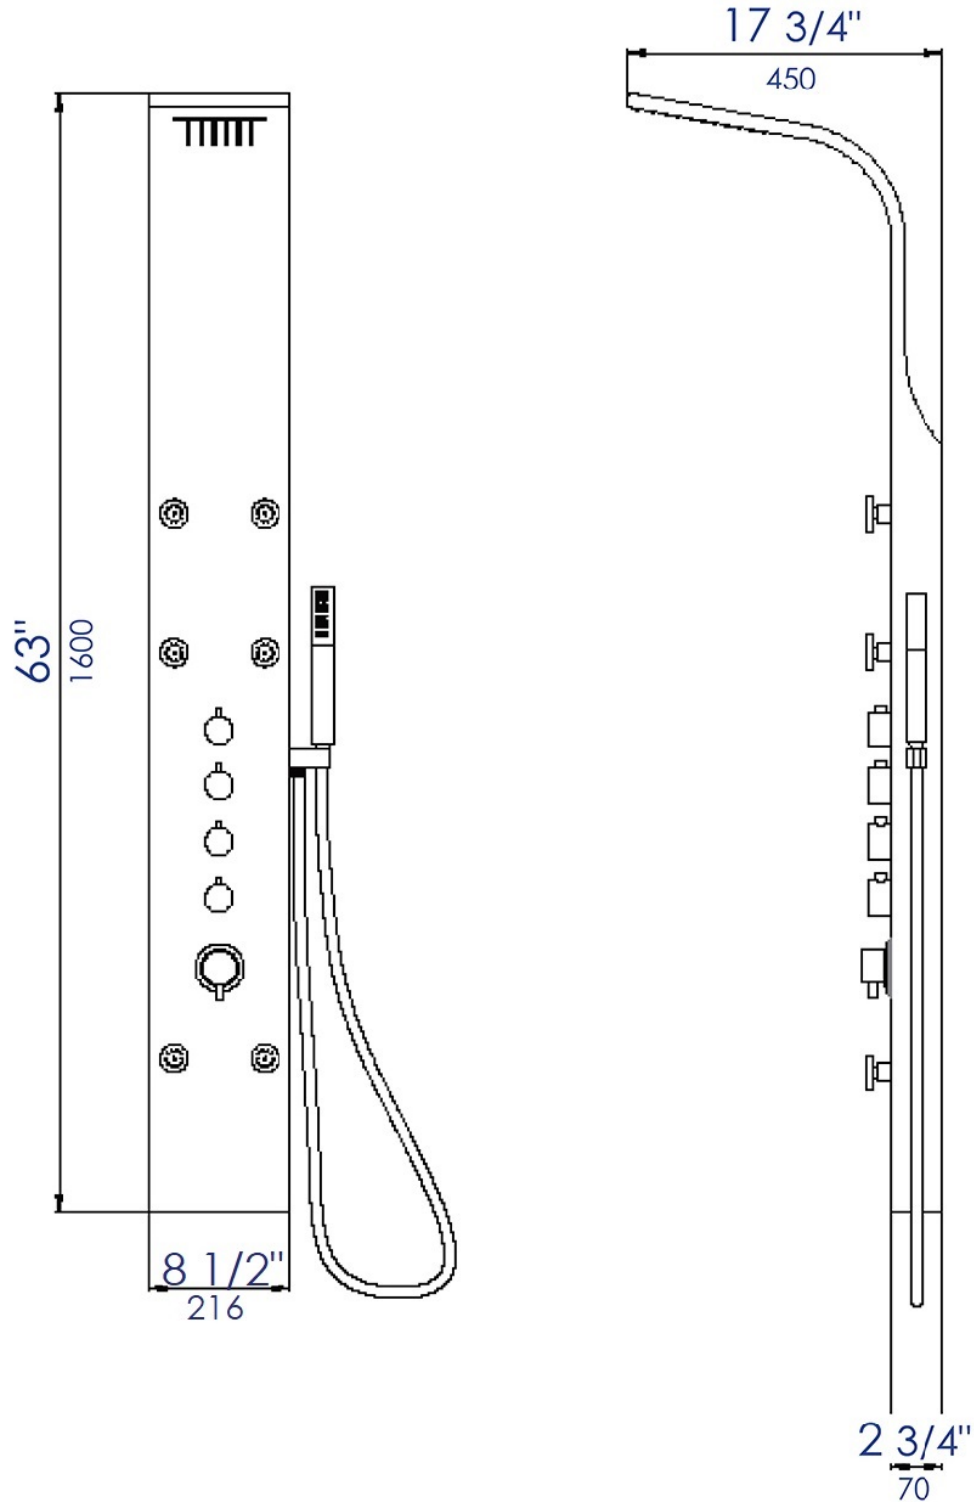

ABSP40

Modern Stainless Steel Shower Panel with 6 Body Sprays

Note: All product dimensions are approximate and should be verified on site prior to installation.
Visit www.ALFIbrand.com for more information.