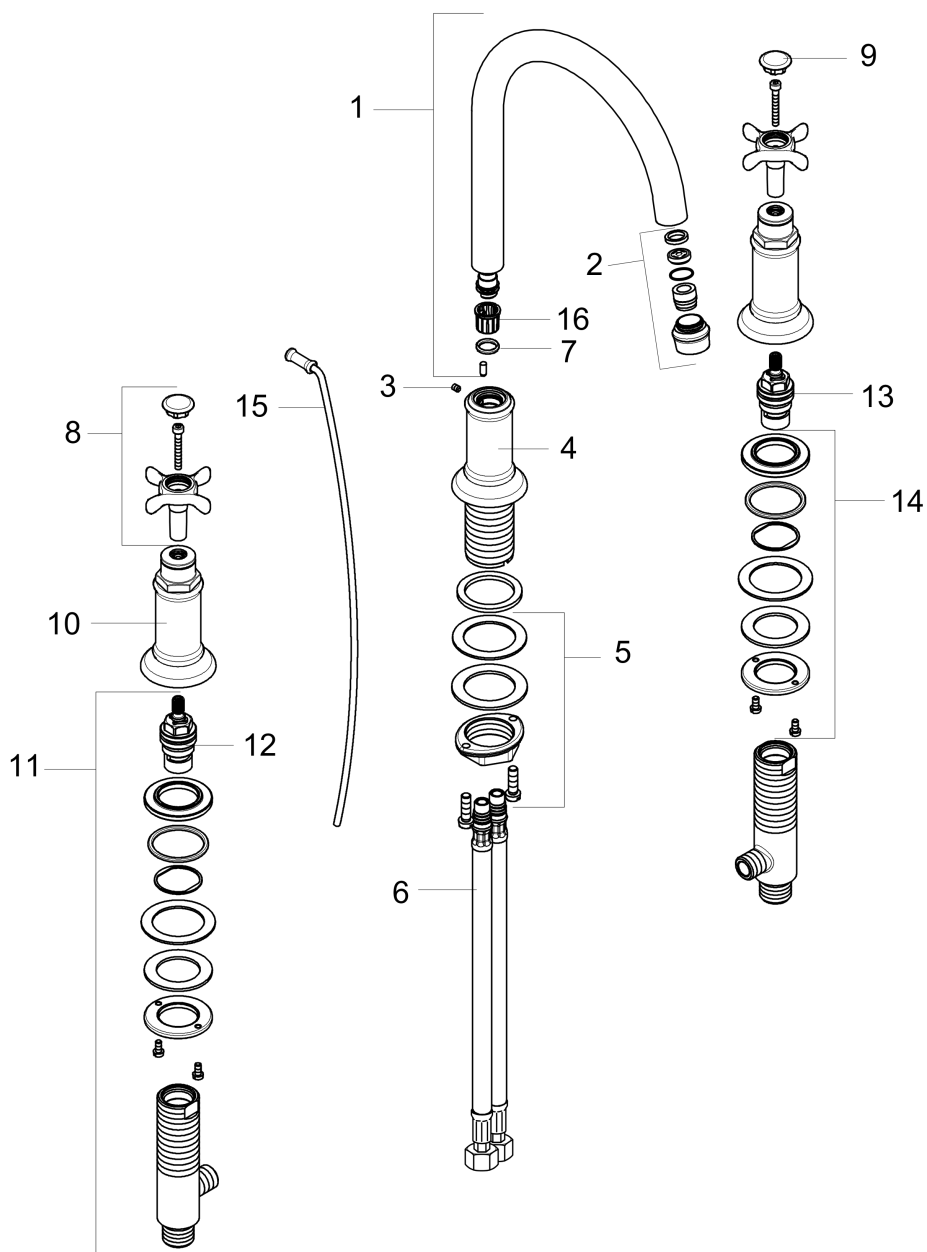

AXOR Montreux
Widespread Faucet 180 with Cross Handles and Pop-Up Drain, 1.2 GPM
 Finishes : polished nickel Part no. : 16513831

Exploded drawing

Year of production: >07/16

AXOR Montreux
Widespread Faucet 180 with Cross Handles and Pop-Up Drain, 1.2 GPM
 Finishes : **polished nickel** Part no. : **16513831**

Spare parts list

Year of production: >07/16

Pos.	Description	Part no.	PC	PU
1	spout cpl.	97990830	0	1
2	aerator M18x1 (4,5 l/min)	93062830	0	1
3	hollow set screw M4x5	98731000	0	1
4	escutcheon for spout	97989830	0	1
5	fixing set (Ø 32)	13961000	0	1
6	connection hose 18½" M8x0,75 3/8"	96321001	0	1
7	O-ring 11x2	98127000	0	1
8	handle	16291830	0	1
9	set of screw covers, cold / hot water / neutral	97987000	0	1
10	escutcheon for handle	97988830	0	1
11	valve	88503000	0	1
12	shut off unit left closing	94008000	0	1
13	shut off unit right closing	94009000	0	1
14	fixing set for shut off unit	88511000	0	1
15	pull rod	98730830	0	1
16	lever collar	92849000	0	1
a	pop up waste	88509830	0	1
b	fixation extension 35 mm	13898000	0	1