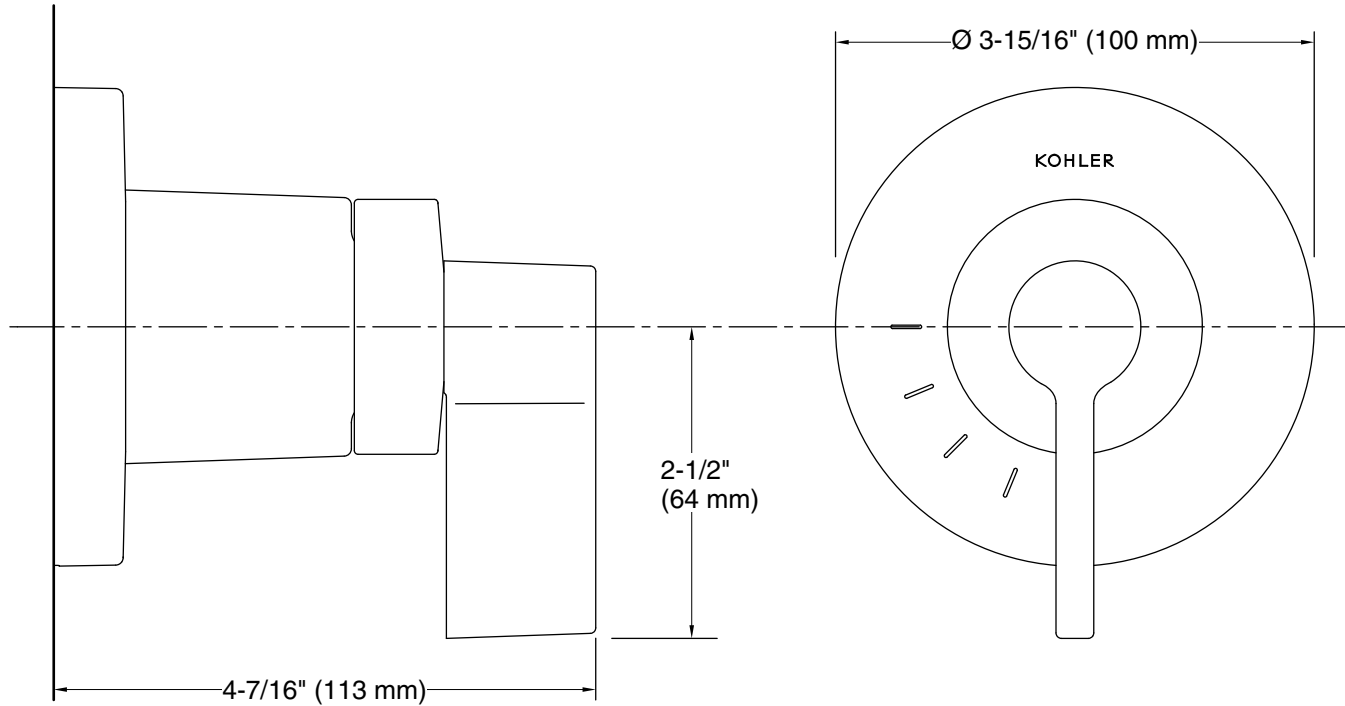

Technical Information

All product dimensions are nominal.

Spout:

Notes

Install this product according to the installation instructions.

ADA, OBC, CSA B651 compliant when installed to the specific requirements of these regulations.