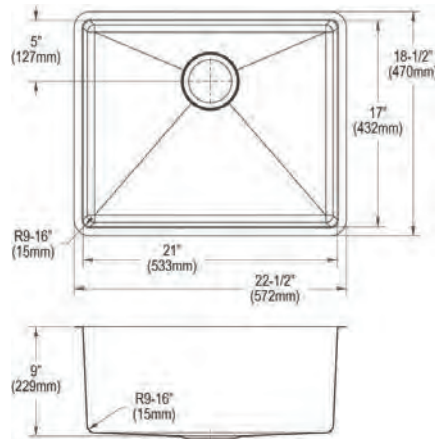

**ECTRU21179T**

**Elkay Crosstown 18 Gauge Stainless Steel 22-1/2" x 18-1/2" x 9" Single Bowl Undermount Sink**

- Dimensions: 22-1/2" x 18-1/2" x 9"
- 18 gauge
- Polished Satin finish
- 3-1/2" (89mm) drain opening
- Sound deadening: Full spray sides and bottom with Sides and Bottom pads
- 27" minimum cabinet size

**Optional Accessories**

**Bottom grid**

CTXBG1915

**Drain**

LK35

LKDD

**Ship dims:** 30" x 25-9/16" x 10-13/16"

**Approx. ship weight:** 25 lbs.

**ECTRU21179TC**

**Elkay Crosstown 18 Gauge Stainless Steel 22-1/2" x 18-1/2" x 9" Single Bowl Undermount Sink Kit**

- Dimensions: 22-1/2" x 18-1/2" x 9"
- 18 gauge
- Polished Satin finish
- 3-1/2" (89mm) drain opening
- Sound deadening: Full spray sides and bottom with Sides and Bottom pads
- 27" minimum cabinet size

**Elkay Crosstown 18 Gauge Stainless Steel 22-1/2" x 18-1/2" x 9" Single Bowl Undermount Sink & Faucet Kit with Bottom Grid & Drain**

- Dimensions: 22-1/2" x 18-1/2" x 9"
- 18 gauge
- Polished Satin finish
- 3-1/2" (89mm) drain opening
- Sound deadening: Full spray sides and bottom with Sides and Bottom pads
- 27" minimum cabinet size