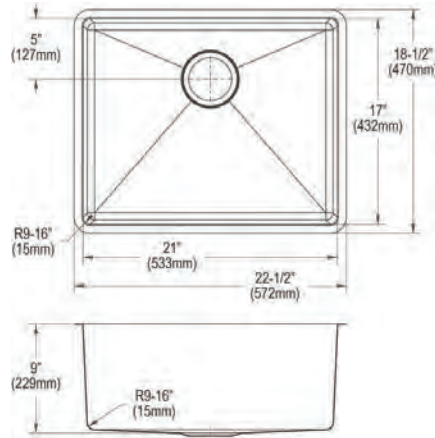

**ECTRU21179T**

**Elkay Crosstown 18 Gauge Stainless Steel 22-1/2" x 18-1/2" x 9" Single Bowl Undermount Sink**

- Dimensions: 22-1/2" x 18-1/2" x 9"
- 18 gauge
- Polished Satin finish
- 3-1/2" (89mm) drain opening
- Sound deadening: Full spray sides and bottom with Sides and Bottom pads
- 27" minimum cabinet size

**Optional Accessories**

**Bottom grid**

CTXBG1915

**Drain**

LK35

LKDD

**Ship dims:** 30" x 25-9/16" x 10-13/16"

**Approx. ship weight:** 25 lbs.

**ECTRU21179TC**

**Elkay Crosstown 18 Gauge Stainless Steel 22-1/2" x 18-1/2" x 9" Single Bowl Undermount Sink Kit**

- Dimensions: 22-1/2" x 18-1/2" x 9"
- 18 gauge
- Polished Satin finish
- 3-1/2" (89mm) drain opening
- Sound deadening: Full spray sides and bottom with Sides and Bottom pads
- 27" minimum cabinet size

**Elkay Crosstown 18 Gauge Stainless Steel 22-1/2" x 18-1/2" x 9" Single Bowl Undermount Sink & Faucet Kit with Bottom Grid & Drain**

- Dimensions: 22-1/2" x 18-1/2" x 9"
- 18 gauge
- Polished Satin finish
- 3-1/2" (89mm) drain opening
- Sound deadening: Full spray sides and bottom with Sides and Bottom pads
- 27" minimum cabinet size