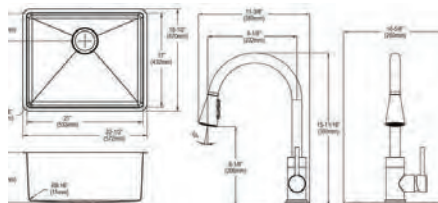

**ECTRU21179TC**

**Elkay Crosstown 18 Gauge Stainless Steel 22-1/2" x 18-1/2" x 9" Single Bowl Undermount Sink Kit**

- Dimensions: 22-1/2" x 18-1/2" x 9"
- 18 gauge
- Polished Satin finish
- 3-1/2" (89mm) drain opening
- Sound deadening: Full spray sides and bottom with Sides and Bottom pads
- 27" minimum cabinet size

**Includes:** Custom fit bottom grid, deep strainer drain

**Optional Accessories**

**Cutting board**

LKCBF17HW

**Ship dims:** 30-7/16" x 26-1/16" x 12-1/16"

**Approx. ship weight:** 30 lbs.

**ECTRU21179TFCBC**

**Elkay Crosstown 18 Gauge Stainless Steel 22-1/2" x 18-1/2" x 9" Single Bowl Undermount Sink & Faucet Kit with Bottom Grid & Drain**

- Dimensions: 22-1/2" x 18-1/2" x 9"
- 18 gauge
- Polished Satin finish
- 3-1/2" (89mm) drain opening
- Sound deadening: Full spray sides and bottom with Sides and Bottom pads
- 27" minimum cabinet size

**Includes:** Custom fit bottom grid CTXBG1915, deep strainer drain LKDD and faucet LKAV3031CR

**Optional Accessories**

**Bottom grid**

CTXBG1915

**Drain**

LKDD

**Ship dims:** 30-7/16" x 26-1/16" x 12-1/16"