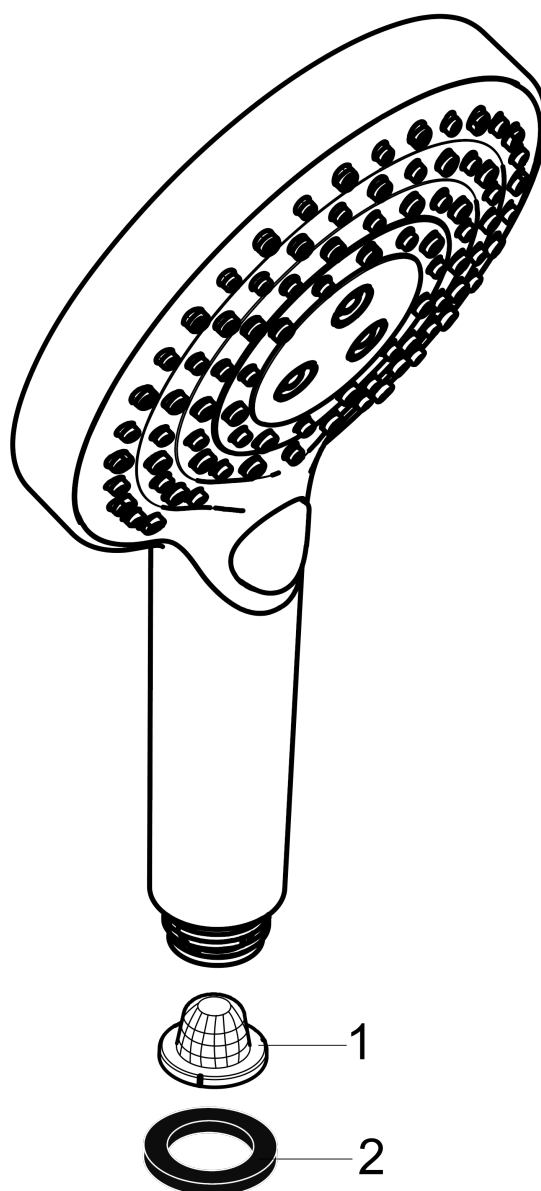

AXOR ShowerSolutions
Handshower 120 3-Jet, 1.75 GPM
Finishes : **brushed nickel** Part no. : **26052821**

Description

Features

- Select button for comfortable alternation of spray modes
- 87 no-clog spray channels
- Spray modes: PowderRain, Rain, Whirl
- Flow: 1.75 GPM (6.6 L/Min)
- Fully-finished matching spray face

Technology

Product image

Scale drawing

AXOR ShowerSolutions
Handshower 120 3-Jet, 1.75 GPM
Finishes : **brushed nickel** Part no. : **26052821**

Exploded drawing

Year of production: >01/19

AXOR ShowerSolutions
Handshower 120 3-Jet, 1.75 GPM
 Finishes : **brushed nickel** Part no. : **26052821**

Spare parts list

Year of production: >01/19

Pos.	Description	Part no.	PC	PU
1	filter	92672000	0	1
2	seal	98058000	0	1