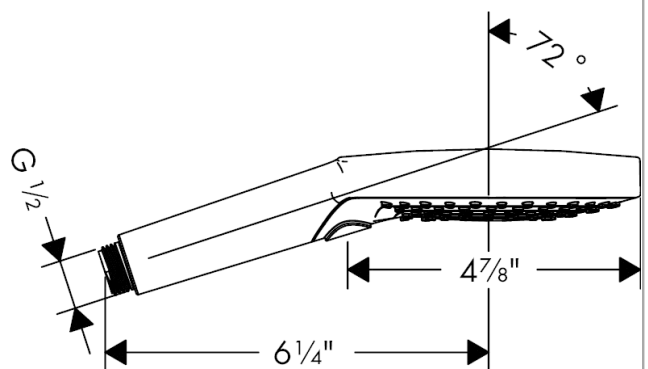

AXOR ShowerSolutions
Handshower 120 3-Jet, 1.75 GPM
Finishes : **brushed nickel** Part no. : **26052821**

Description

Features

- Select button for comfortable alternation of spray modes
- 87 no-clog spray channels
- Spray modes: PowderRain, Rain, Whirl
- Flow: 1.75 GPM (6.6 L/Min)
- Fully-finished matching spray face

Technology

Product image

Scale drawing

AXOR ShowerSolutions
Handshower 120 3-Jet, 1.75 GPM
Finishes : **brushed nickel** Part no. : **26052821**

Exploded drawing

Year of production: >01/19

AXOR ShowerSolutions
Handshower 120 3-Jet, 1.75 GPM
 Finishes : **brushed nickel** Part no. : **26052821**

Spare parts list

Year of production: >01/19

Pos.	Description	Part no.	PC	PU
1	filter	92672000	0	1
2	seal	98058000	0	1