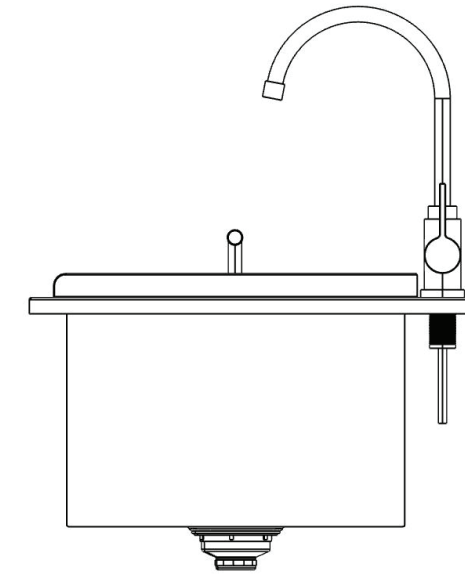

MODEL:
XOG18SINK 18
INCH

PRO-GRADE LUXURY
DROP-IN SINK

Overall Dimensions

Width	Height	Depth
17-15/16"	25-1/2"	22-1/8"

Cut - Out Dimensions

Width	Height	Depth
15-1/8"	10-1/2"	21"

REAR

LEFT

FRONT

RIGHT

TOP

BOTTOM

CUT-OUT