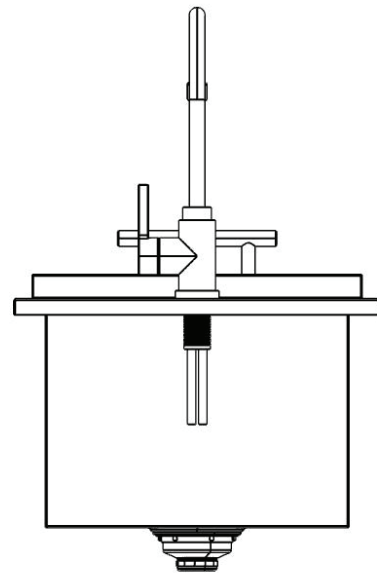

MODEL:
XOG18SINK 18
INCH

PRO-GRADE LUXURY
DROP-IN SINK

Overall Dimensions

Width	Height	Depth
17-15/16"	25-1/2"	22-1/8"

Cut - Out Dimensions

Width	Height	Depth
15-1/8"	10-1/2"	21"

REAR

LEFT

FRONT

RIGHT

TOP

BOTTOM

CUT-OUT