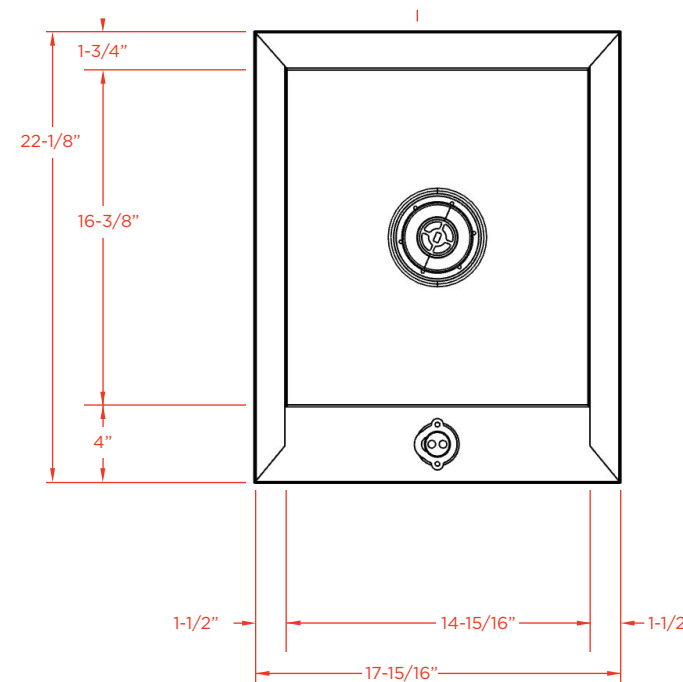

MODEL:
XOG18SINK 18
INCH

PRO-GRADE LUXURY
DROP-IN SINK

Overall Dimensions

Width	Height	Depth
17-15/16"	25-1/2"	22-1/8"

Cut - Out Dimensions

Width	Height	Depth
15-1/8"	10-1/2"	21"

REAR

LEFT

FRONT

RIGHT

TOP

BOTTOM

CUT-OUT