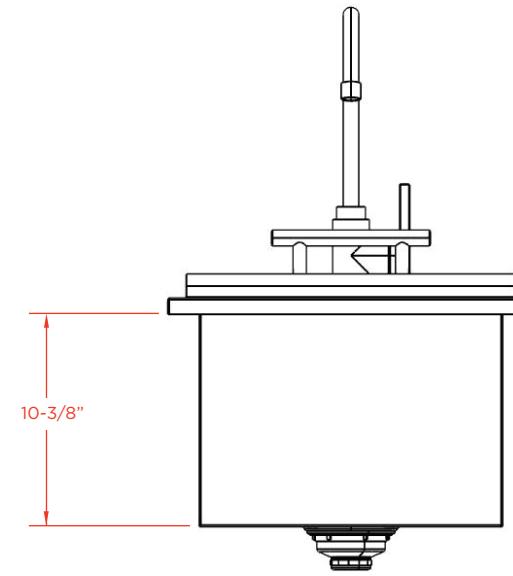

MODEL:
XOG18SINK 18
INCH

PRO-GRADE LUXURY
DROP-IN SINK

Overall Dimensions

Width	Height	Depth
17-15/16"	25-1/2"	22-1/8"

Cut - Out Dimensions

Width	Height	Depth
15-1/8"	10-1/2"	21"

REAR

LEFT

FRONT

RIGHT

TOP

BOTTOM

CUT-OUT