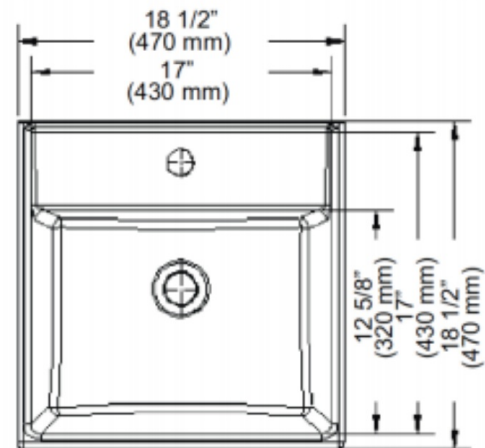

► **Code Number**

3873026

► **Description**

Vitreous china square vessel lavatory

► **Fixture Specification**

- White Vitreous china
- Rear Overflow
- Single Hole Centerset
- 18-1/2" x 18-1/2" x 6-3/4" (470 mm x 470 mm x 170 mm)
- Above counter mounting configuration

► **Product Specification**

- Sink shall be made of vitreous china with a rear overflow. Sink shall be above counter mounting and square shaped. Sink shall have a single faucet hole. Sink shall be Sloan Model SS-3026

► **Notes**

- All information contained in this document subject to change without written notice
- NOTE: All vitreous china dimensions shown in these drawings are nominal and not to scale. Dimensions can vary within the tolerances established in the governing ASME A112.19/CSA B45.1 standard. It is important to consider this when planning rough-in and plumbing layouts.