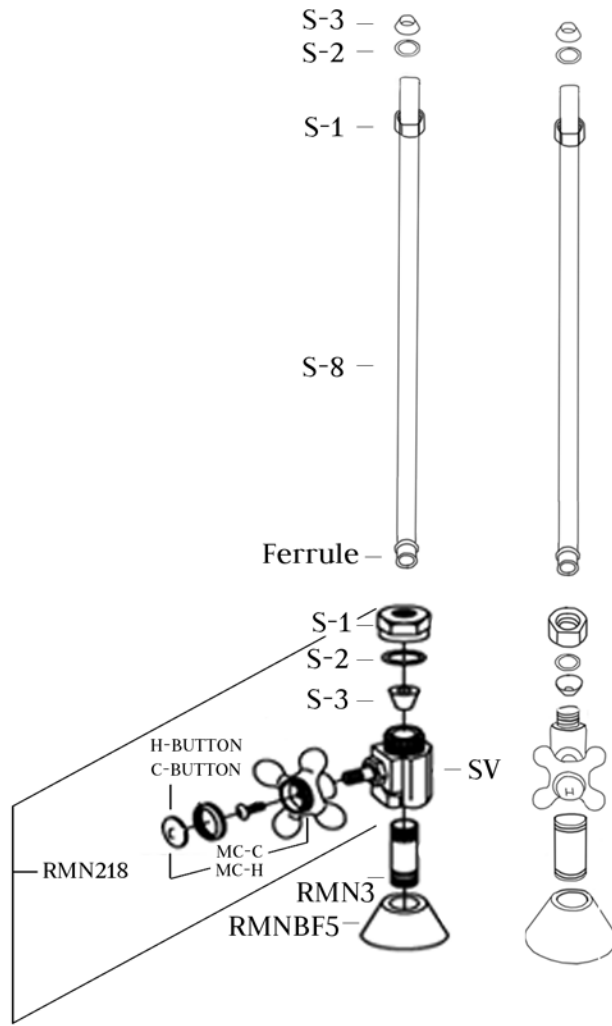

Straight Supply Lines with Cross Handles Supply

by Randolph Morris

Item#: RM341D

Unpack and check all the parts, and read the instructions.

PART NO.	DESCRIPTION	QTY	NOTES
RMN218	CROSS HANDLE COLD	1	MC-C
	CROSS HANDLE HOT	1	MC-H
	COLD CERAMIC BUTTON	1	C-BUTTON
	HOT CERAMIC BUTTON	1	H-BUTTON
	CONE WASHER	2	S-3
	BRASS WASHER	2	S-2
	NUT	2	S-1
	STRAIGHT VALVE	2	SV
RMN3	1/2" NPT x 3" NIPPLE	2	
RMNBF50	BELL FLANGE	2	
S-1	1/2" SLIP NUT	2	
S-2	BRASS FRICTION RING	2	
S-3	SMALL CONE WASHER	2	
S-8	STRAIGHT TUBE	2	