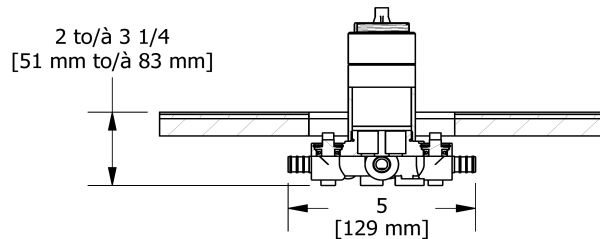

Sizes, models and finishes may differ from those presented.

Warranty

This **Riobel Inc.** product you have purchased carries a Limited Lifetime Warranty on the chrome, PVD finish, blacks and all working parts and is guaranteed from the initial purchase date against all manufacturing defects. All other finishes, including plastic components, are guaranteed for one year. All electric and/or electronic parts are covered by a 5-year limited warranty.

Customer Service

Ontario, West Canada : 888-287-5354 Quebec, Maritimes, United States : 866-473-8442