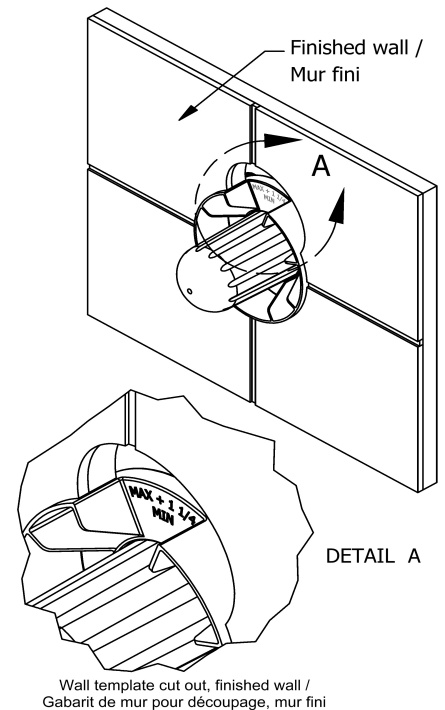

Sizes, models and finishes may differ from those presented.

Warranty

This **Riobel Inc.** product you have purchased carries a Limited Lifetime Warranty on the chrome, PVD finish, blacks and all working parts and is guaranteed from the initial purchase date against all manufacturing defects. All other finishes, including plastic components, are guaranteed for one year. All electric and/or electronic parts are covered by a 5-year limited warranty.

Customer Service

Ontario, West Canada : 888-287-5354 Quebec, Maritimes, United States : 866-473-8442