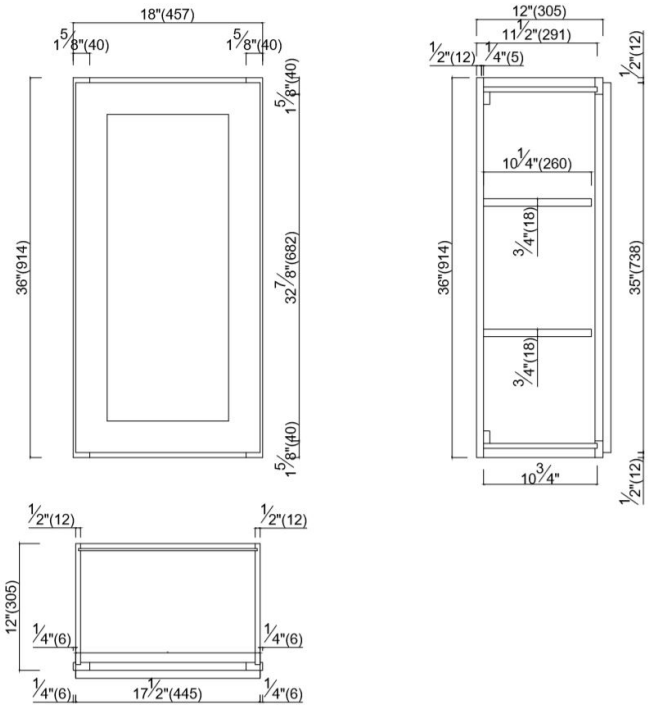

Brookings Fully Assembled Shaker Wall Kitchen Cabinet 18x36x12

White

SPECIFICATIONS

MATERIAL CONSTRUCTION:	Wood	NUMBER OF SHELVES:	2
WOOD SPECIES:	Maple	SHELF STYLE:	Wood
ASSEMBLED DIMENSIONS:	36" H x 18" L x 12" D	ADJUSTIBLE SHELVES:	Yes
ASSEMBLED WEIGHT:	36.84 lbs.	SHELF ADJUSTIBILITY INCREMENTS:	2.5"
KITCHEN CABINET TYPE:	Wall	SHELF DIMENSIONS:	16.75"W x 10.25" D
MOUNTING TYPE:	Wall Mount	SHELF THICKNESS:	0.75"
CONSTRUCTION TYPE:	Face Frame	SHELF MATERIAL:	Plywood; Wood
HINGE STYLE:	Soft Close	FACE FRAME MATERIAL:	HDF
DOOR STYLE:	1 Solid wood frame shaker	SIDES MATERIAL:	Plywood
NUMBER OF DRAWERS:	0	BOTTOM MATERIAL:	Plywood
DRAWER DIMENSIONS 1:	N/A	BACK PANEL MATERIAL:	Plywood
DRAWER DIMENSIONS 2:	N/A	BACK BRACE MATERIAL:	Wood
DRAWER DIMENSIONS 3:	N/A	TOE KICK INSET WIDTH:	N/A
DWR BOX MATERIAL:	N/A		
DWR CONSTRUCTION:	N/A		
DWR GLIDE:			
FAKE DWR QTY:	0		
FAKE DWR LOCATION:	N/A		