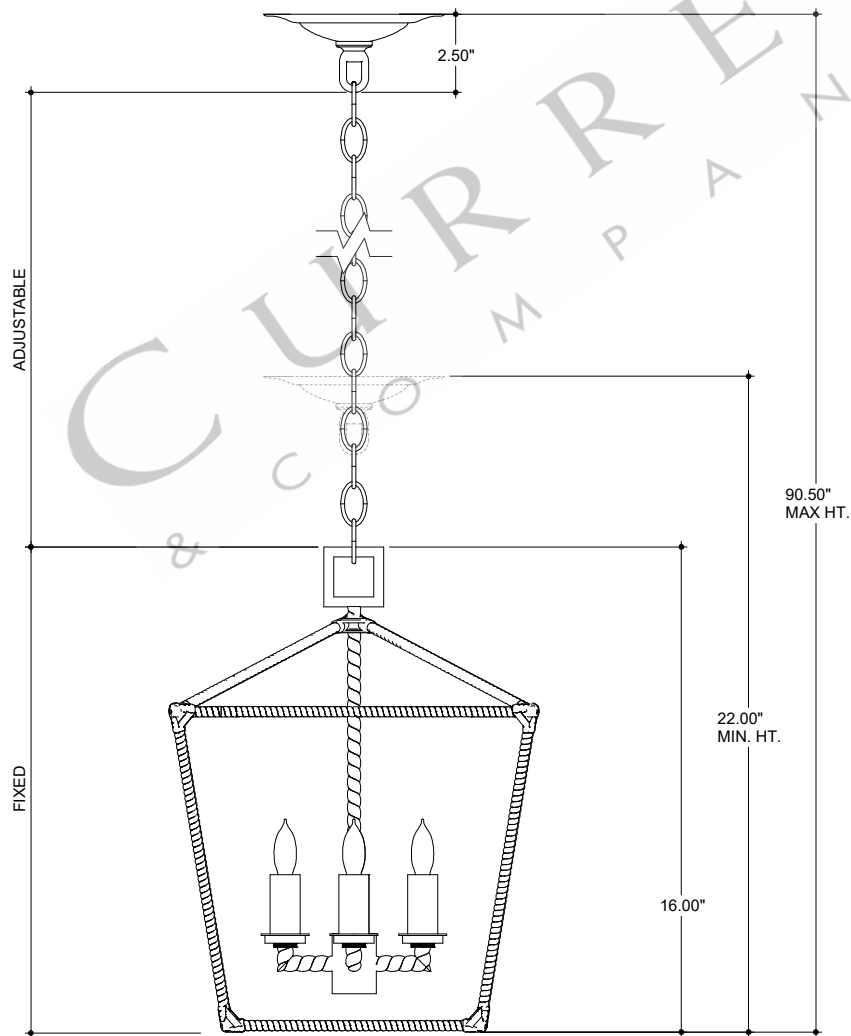

TOP VIEW

CANOPY DETAIL

FRONT VIEW

9000-0873

ALL WORK © 2021 CURREY & COMPANY