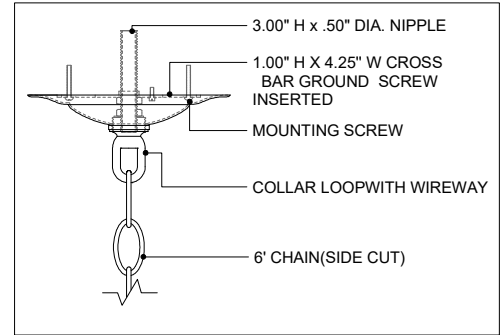

TOP VIEW

CANOPY DETAIL

FRONT VIEW

9000-0873

ALL WORK © 2021 CURREY & COMPANY