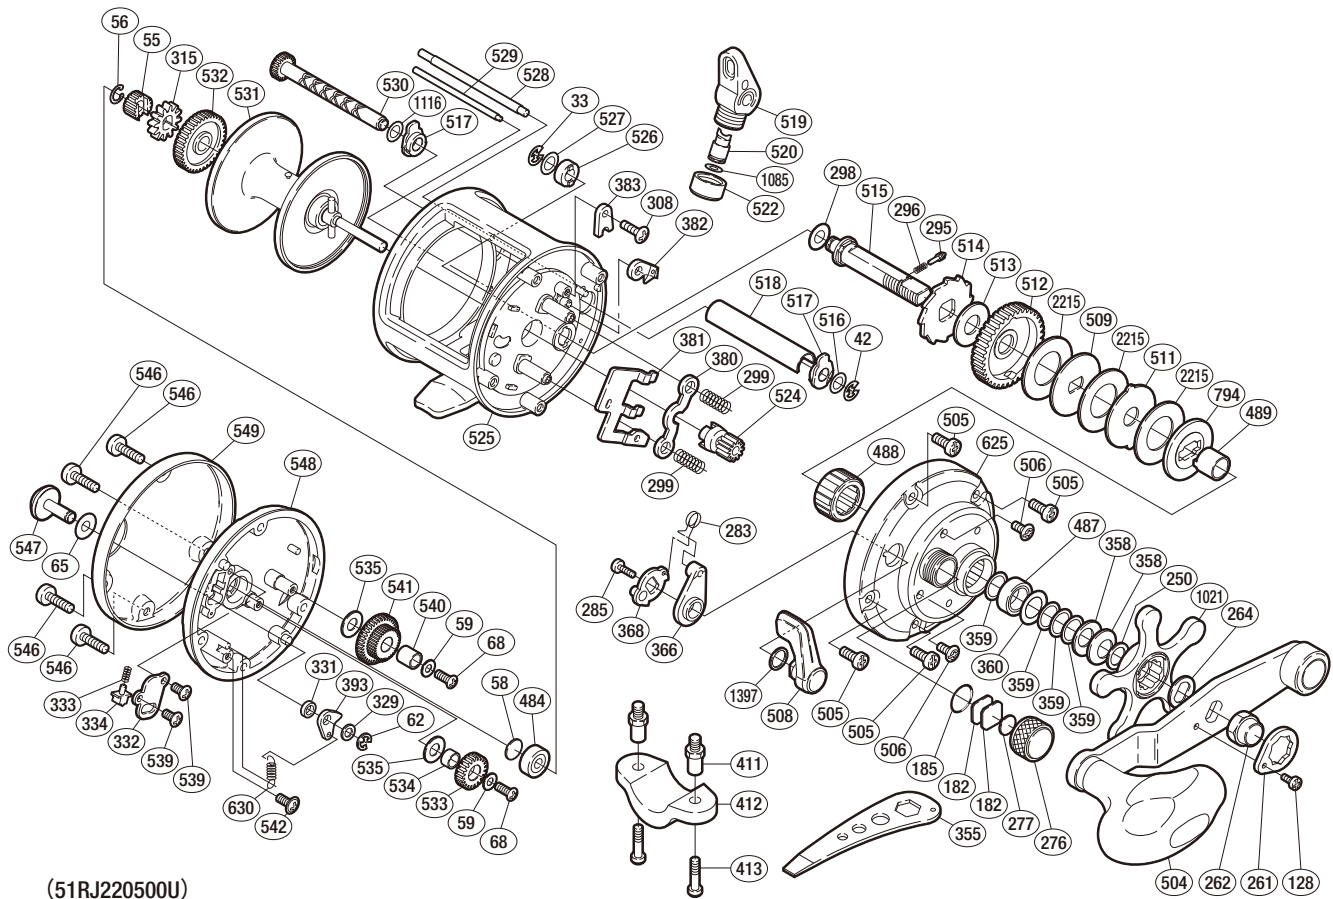

SHIMANO

TEKOTA A-RB

TEK-500

(51RJ220500U)

Part No.	Description	Part No.	Description	Part No.	Description
TGT0033	Drive Shaft Retainer	TGT0359	Bearing Thrust Washer	TGT0527	Drive Shaft Washer (A)
TGT0042	Worm Shaft Retainer	TGT0360	Bearing Seal	TGT0528	Stabilizer Bar "A"
TGT0055	Idle Gear "A"	TGT0366	Eccentric Cam Bushing	TGT0529	Stabilizer Bar "B"
TGT0056	Idle Gear "A" Retainer	TGT0368	Clutch Cam	TGT0530	Worm Shaft
TGT0058	Spacer "B"	TGT0380	Yoke	TGT0531	Spool Assembly
TGT0059	Lock Washer	TGT0381	Yoke Plate	TGT0532	Counter Gear "A"
TGT0062	Click Pawl Retainer	TGT0382	Anti-Reverse Pawl	TGT0533	Idle Gear "B"
TGT0065	Spacer (A)	TGT0383	Anti-Reverse Pawl Keeper	TGT0534	Idle Gear "B" Support
TGT0068	Idle Gear Screw	TGT0393	Click Pawl	TGT0535	Spacer "A"
TGT0128	Handle Nut Plate Screw	TGT0484	Ball Bearing	TGT0539	Click Spring Retainer Screw
TGT0182	Cast Control Spacer (A)	TGT0487	Ball Bearing	TGT0540	Idle Gear "D" Support
TGT0185	"O" Ring	TGT0488	Roller Clutch Bearing	TGT0541	Idle Gear "D"
TGT0250	Star Drag Washer	TGT0489	Roller Clutch Inner Tube	TGT0542	Click Pawl Spring Screw
TGT0261	Handle Nut Plate	TGT0504	Handle Assembly	TGT0546	Left Side Plate Screw
TGT0262	Handle Nut	TGT0505	Right Side Plate Screw (A)	TGT0547	Click Button
TGT0264	Drive Shaft Shield	TGT0506	Right Side Plate Screw (B)	TGT0548	Left Side Plate
TGT0276	Cast Control Cap	TGT0508	Clutch Lever	TGT0549	Left Side Plate Cover
TGT0277	Cast Control Spacer (B)	TGT0509	Key Washer (B)	TGT0625	Right Side Plate
TGT0283	Clutch Spring	TGT0511	Eared Washer (A)	TGT0630	Click Pawl Spring
TGT0285	Clutch Lever Screw	TGT0512	Drive Gear	TGT0794	Key Washer (A)
TGT0295	Click Pin	TGT0513	Drag Washer (A)	TGT1021	Star Drag
TGT0296	Click Spring	TGT0514	Anti-Reverse Ratchet	TGT1085	Spacer
TGT0298	Drive Shaft Washer (B)	TGT0515	Drive Shaft	TGT1116	Worm Shaft Spacer
TGT0299	Yoke Spring	TGT0516	Worm Shaft Spacer	TGT1397	Smoother
TGT0308	Anti-Reverse Pawl Screw	TGT0517	Worm Bushing	TGT2215	Drag Washer
TGT0315	Click Gear	TGT0518	Level Wind Guard		
TGT0329	Spacer (B)	TGT0519	Line Guide		
TGT0331	Click Pawl Spacer	TGT0520	Line Guide Pawl	TGT0411	Rod Clamp Nut (accessory)
TGT0332	Click Spring Retainer	TGT0522	Pawl Cap	TGT0412	Rod Clamp (accessory)
TGT0333	Click Spring	TGT0524	Pinion Gear	TGT0413	Rod Clamp Bolt (accessory)
TGT0334	Click Spring Holder	TGT0525	One-Piece Frame		
TGT0358	Drag Spring Washer (8L)	TGT0526	Drive Shaft Bushing	TGT0355	Wrench (accessory)