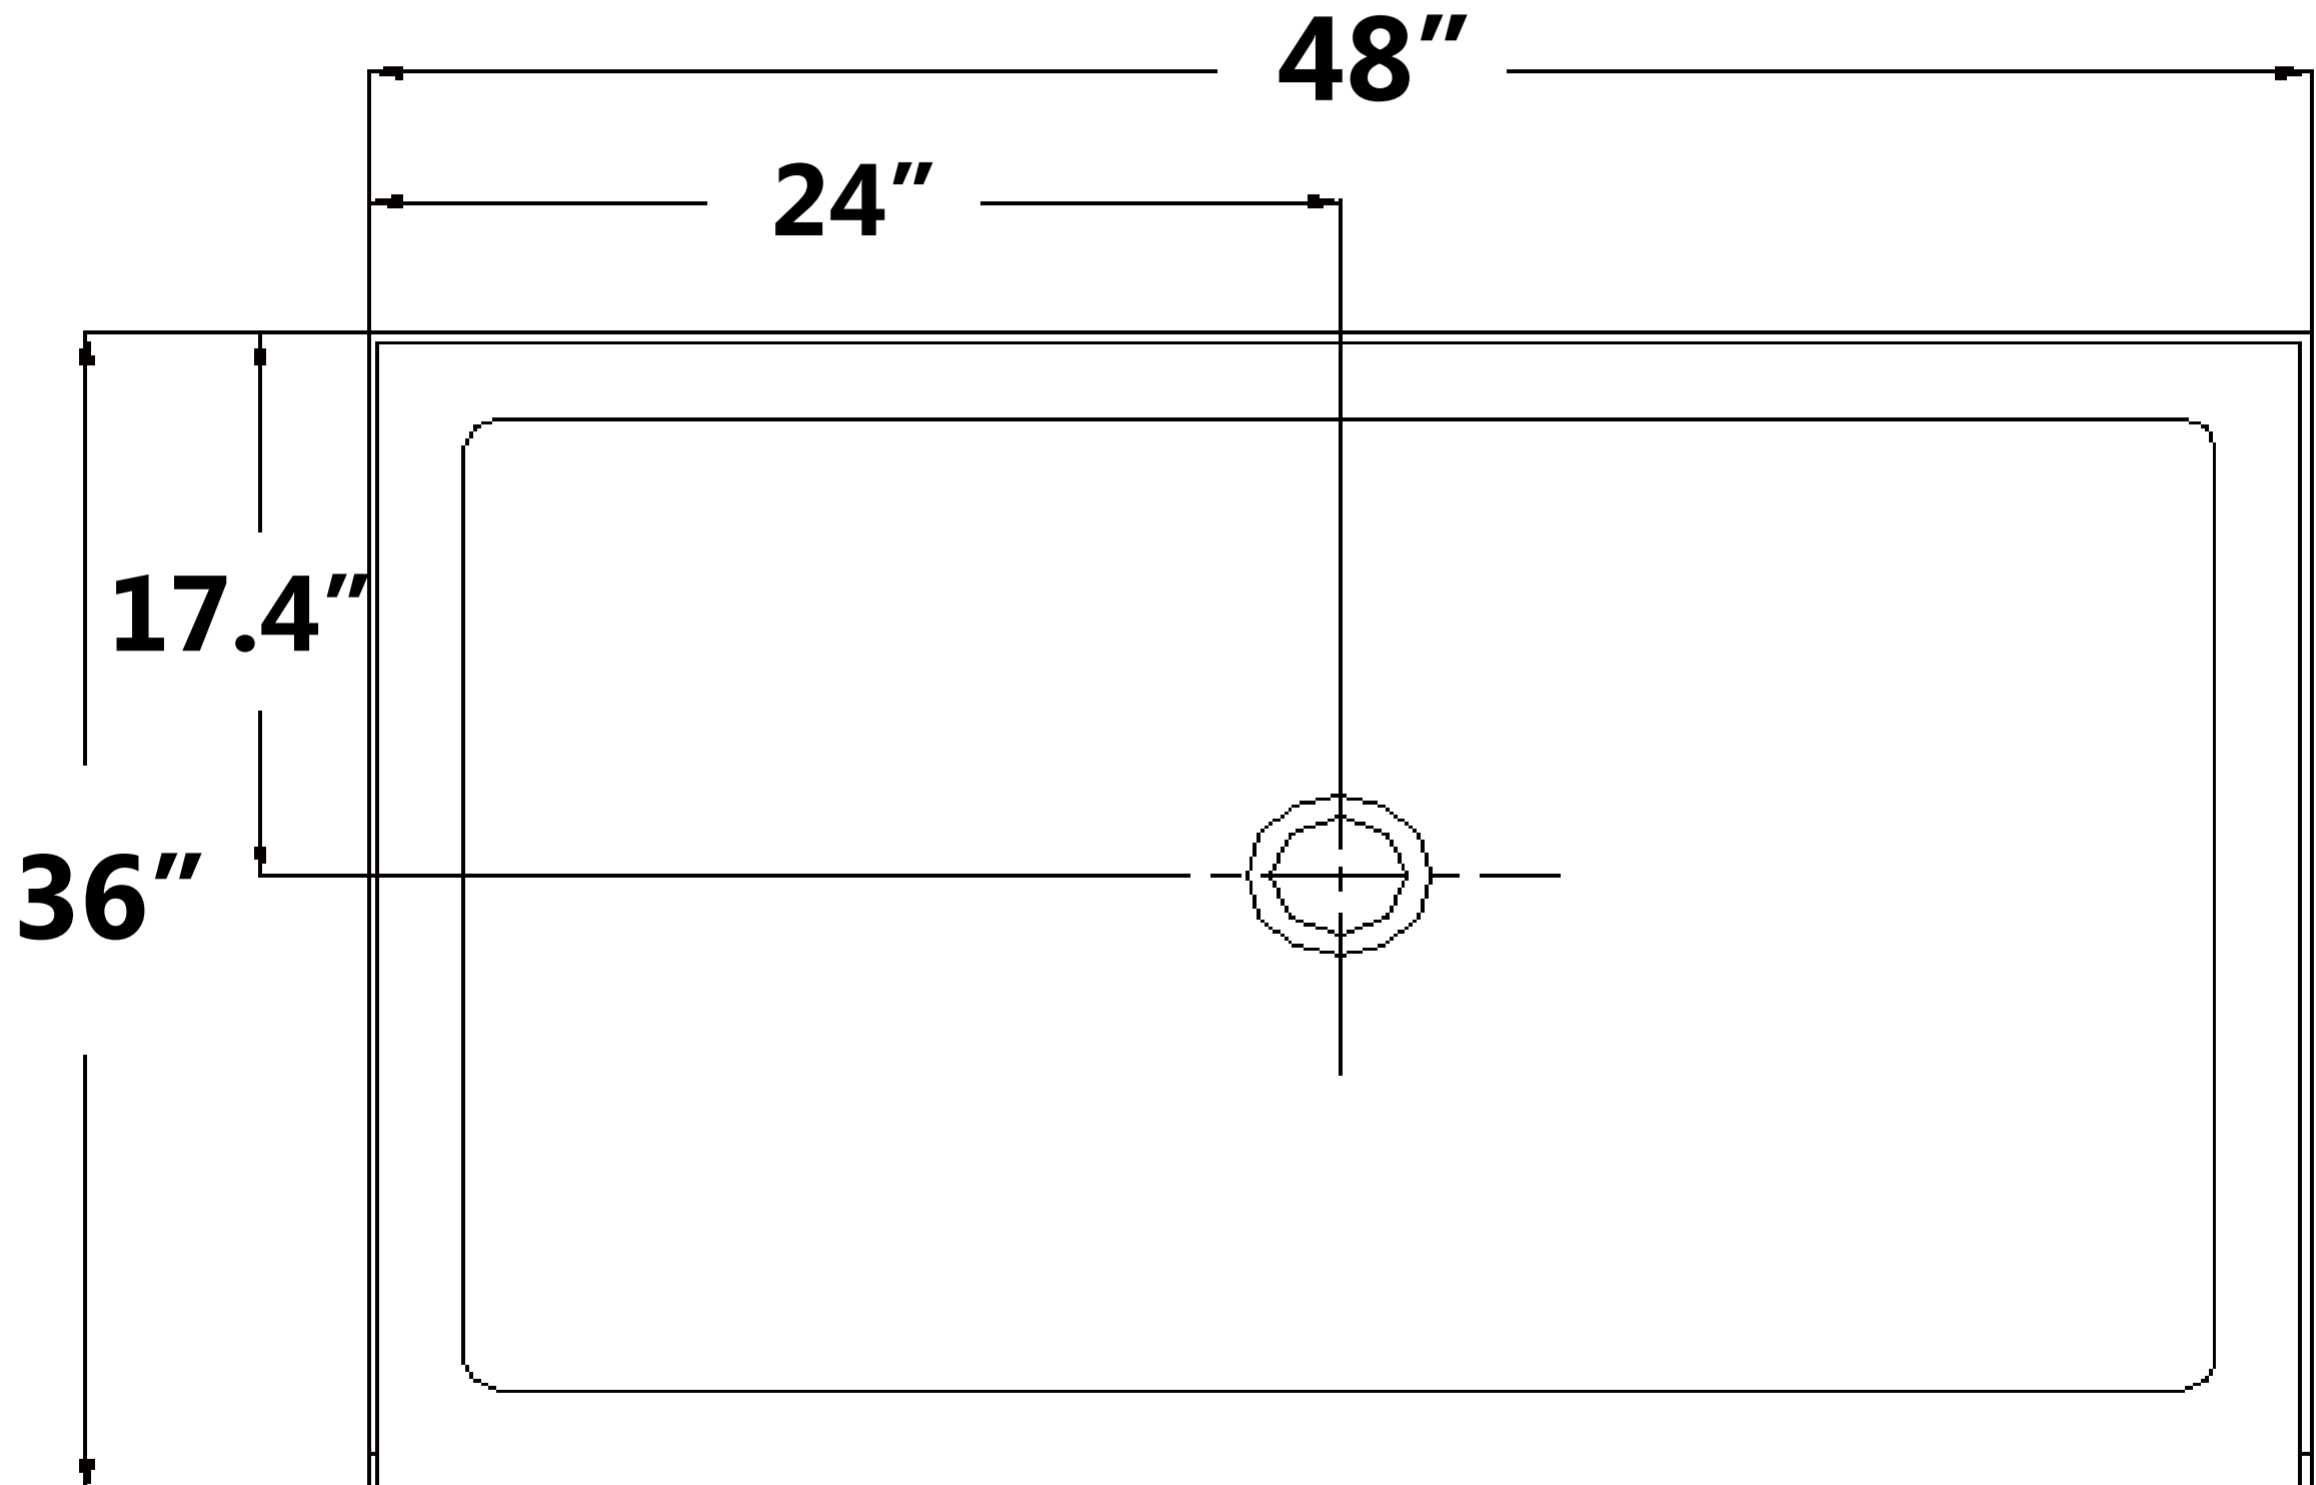

SB-AZ02XX

SHOWER BASE

HAVE QUESTIONS? CALL 305-614-4070 OR VISIT ANZZI.COM