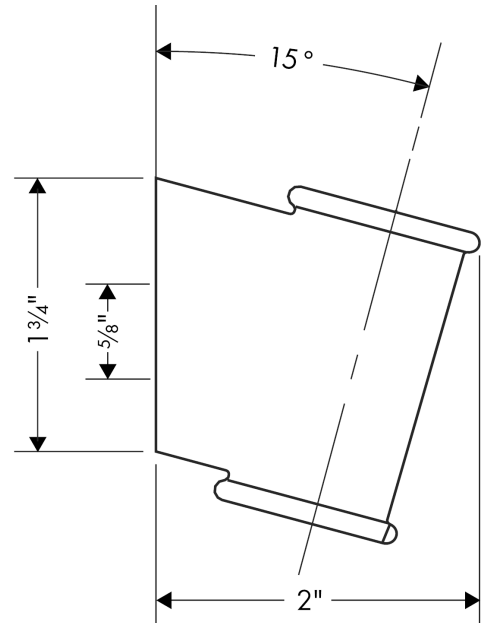

**Handshower Holder Classic**

Finishes : **polished nickel** Part no. : **28324830**

**Description**

**Features**

- Wall-mounted

**Item details**

List Price \$ 52.00

**Product image**

**Scale drawing**

**Handshower Holder Classic**

Finishes : **polished nickel**    Part no. : **28324830**

**Exploded drawing**

Year of production: **01/09 - 11/09**

**Handshower Holder Classic**

Finishes : **polished nickel**    Part no. : **28324830**