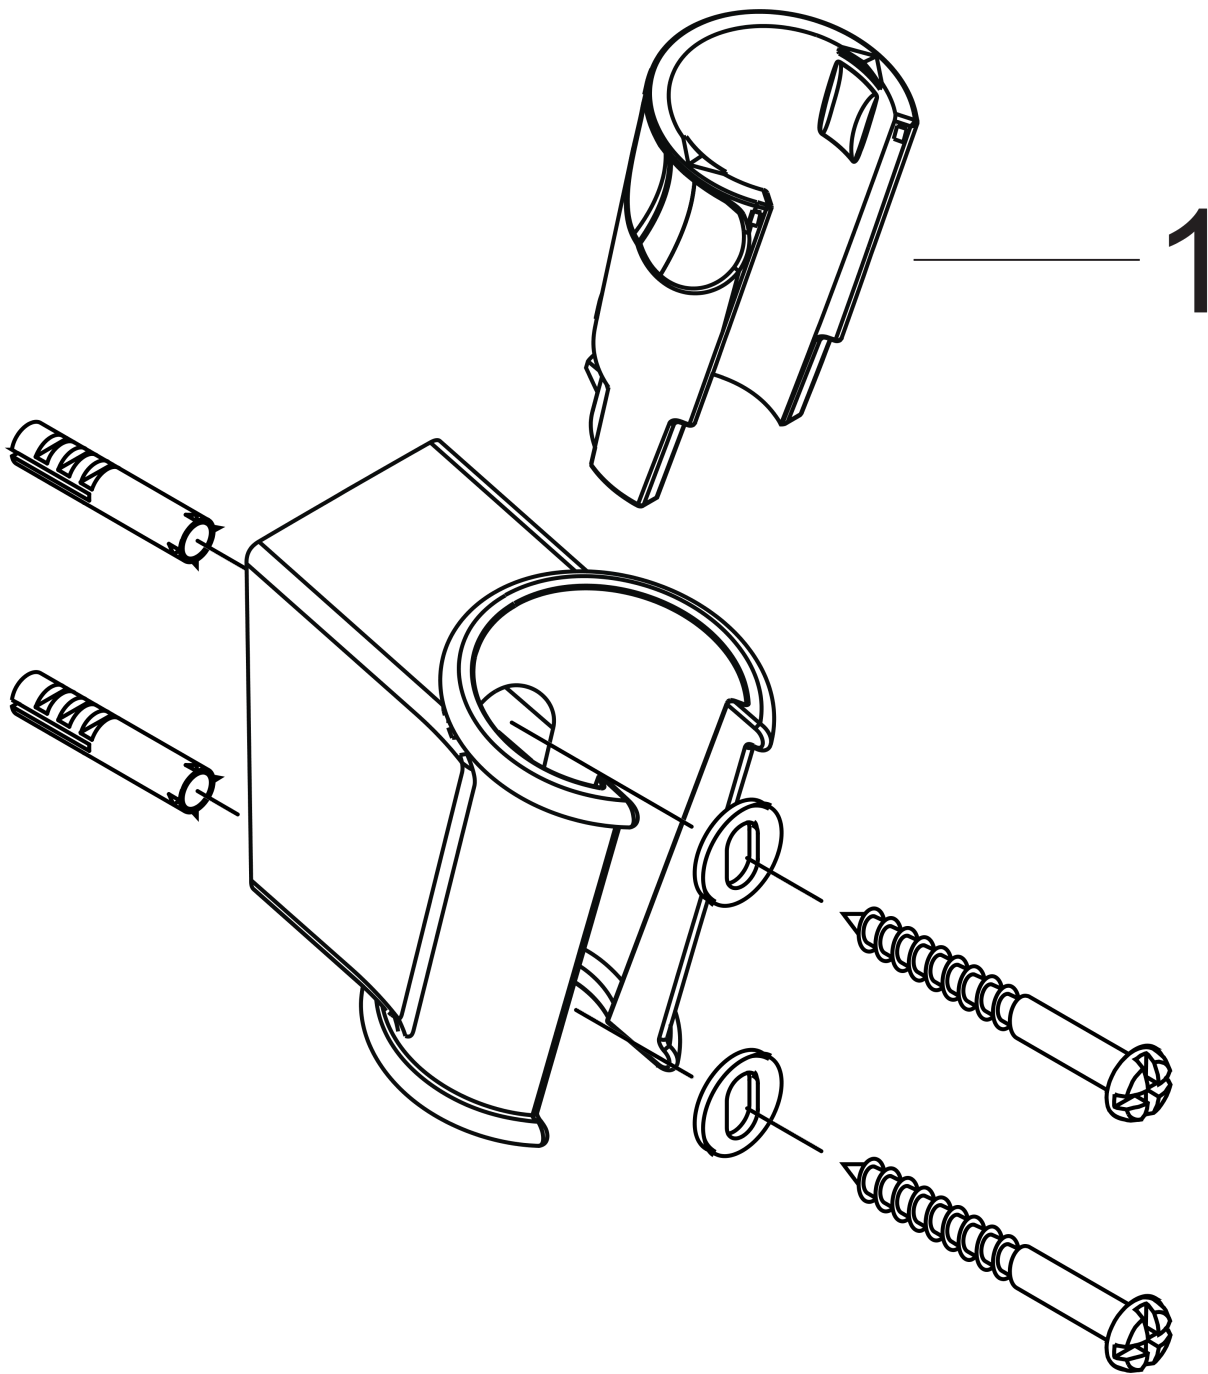

**Handshower Holder Classic**

Finishes : **polished nickel** Part no. : **28324830**

**Description**

**Features**

- Wall-mounted

**Item details**

List Price \$ 52.00

**Product image**

**Scale drawing**

**Handshower Holder Classic**

Finishes : **polished nickel**    Part no. : **28324830**

**Exploded drawing**

Year of production: **01/09 - 11/09**

**Handshower Holder Classic**

Finishes : **polished nickel**    Part no. : **28324830**