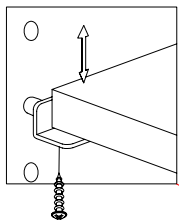

# ASSEMBLY INSTRUCTION

ITEM: 638-85159 Raellen Console

Thank you for purchasing this quality product. Be sure to unpack carefully looking for small parts which may have come loose during shipment.

Read all instruction and study the drawing carefully before starting the assembly process.

## HARDWARE PACK

NO.	DRAWING	DESCRIPTION	SIZE	Q'TY
A		Anti - Tip Kit		1 PC

## Tipping Restraint

The adjustable shelves are screwed in place to avoid damage during transit. To adjust the shelf height, remove screws then place shelf pins in the desired level.

Anti-tip kit is included for use. We recommend installing for safety reason.