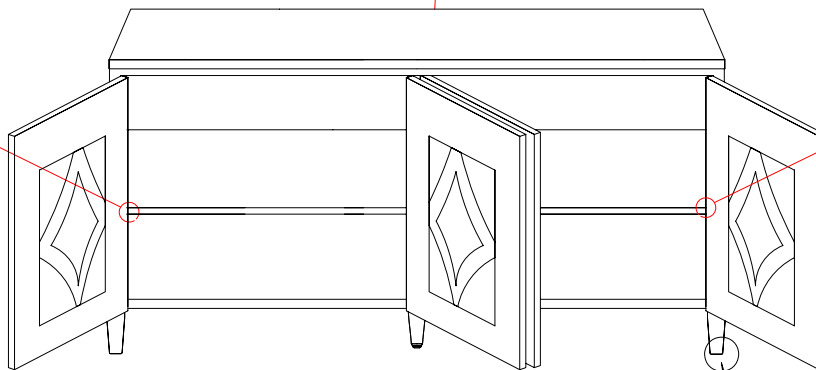

# ASSEMBLY INSTRUCTION

ITEM: 638-85159 Raellen Console

Thank you for purchasing this quality product. Be sure to unpack carefully looking for small parts which may have come loose during shipment.

Read all instruction and study the drawing carefully before starting the assembly process.

## Tipping Restraint

The adjustable shelves are screwed in place to avoid damage during transit. To adjust the shelf height, remove screws then place shelf pins in the desired level.

Anti-tip kit is included for use. We recommend installing for safety reason.