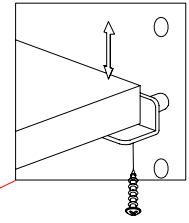

# ASSEMBLY INSTRUCTION

ITEM: 638-85159 Raellen Console

Thank you for purchasing this quality product. Be sure to unpack carefully looking for small parts which may have come loose during shipment.

Read all instruction and study the drawing carefully before starting the assembly process.

## HARDWARE PACK

NO.	DRAWING	DESCRIPTION	SIZE	Q'TY
A		Anti - Tip Kit		1 PC

## Tipping Restraint

The adjustable shelves are screwed in place to avoid damage during transit. To adjust the shelf height, remove screws then place shelf pins in the desired level.

Anti-tip kit is included for use. We recommend installing for safety reason.