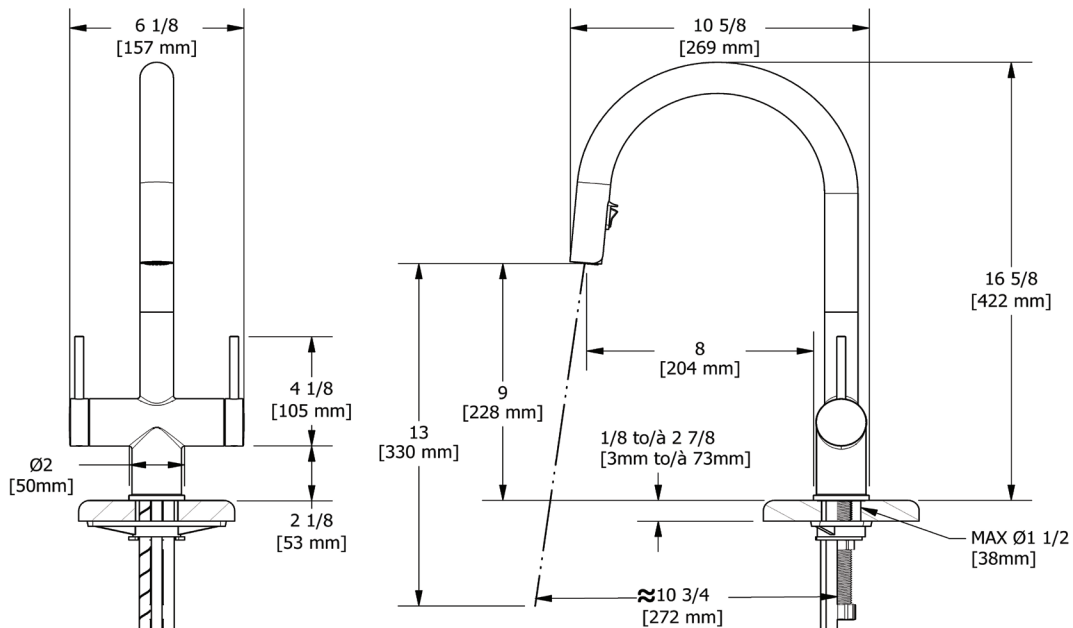

For warranty or additional information, contact:

U.S.A.
houseofrohl.com/support
1-800-777-9762

QUEBEC / MARITIMES / WESTERN CANADA
QUÉBEC / MARITIMES / OUEST CANADIEN
QUEBEC / MARITIMOS / CANADA OCCIDENTAL
houseofrohl.ca/support
1-866-473-8442

ONTARIO
houseofrohl.ca/support
1-800-287-5354