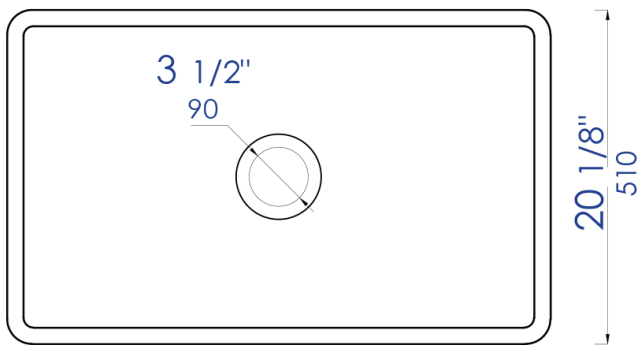

AB3320SB

33" Reversible Single Bowl Fireclay Farmhouse Apron Kitchen Sink

Note: All product dimensions are approximate and should be verified on site prior to installation.
Visit www.ALFIbrand.com for more information.