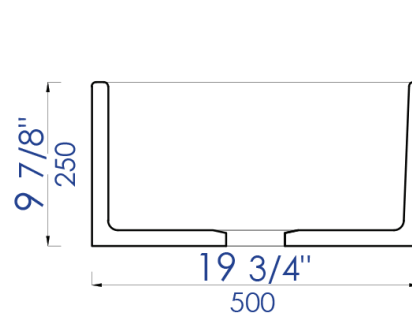

AB3320SB

33" Reversible Single Bowl Fireclay Farmhouse Apron Kitchen Sink

Note: All product dimensions are approximate and should be verified on site prior to installation.
Visit www.ALFIbrand.com for more information.