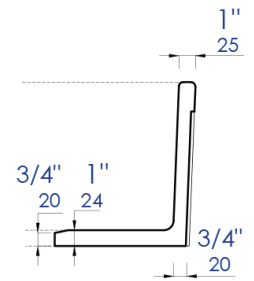

AB3320SB

33" Reversible Single Bowl Fireclay Farmhouse Apron Kitchen Sink

Note: All product dimensions are approximate and should be verified on site prior to installation.
Visit www.ALFIbrand.com for more information.