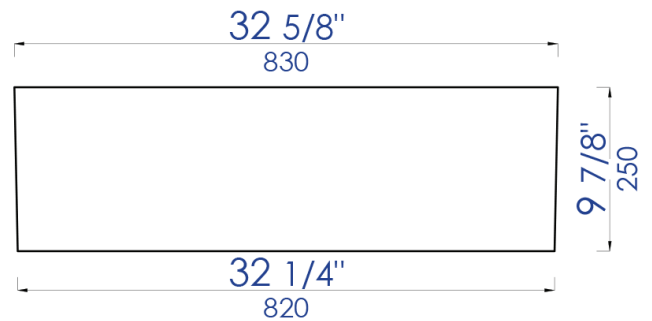

AB3320SB

33" Reversible Single Bowl Fireclay Farmhouse Apron Kitchen Sink

Note: All product dimensions are approximate and should be verified on site prior to installation.
Visit www.ALFIbrand.com for more information.