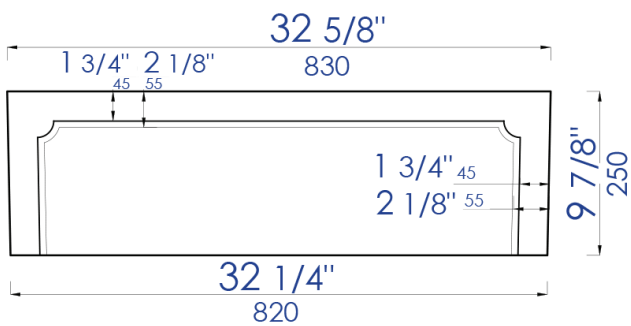

AB3320SB

33" Reversible Single Bowl Fireclay Farmhouse Apron Kitchen Sink

Note: All product dimensions are approximate and should be verified on site prior to installation.
Visit www.ALFIbrand.com for more information.