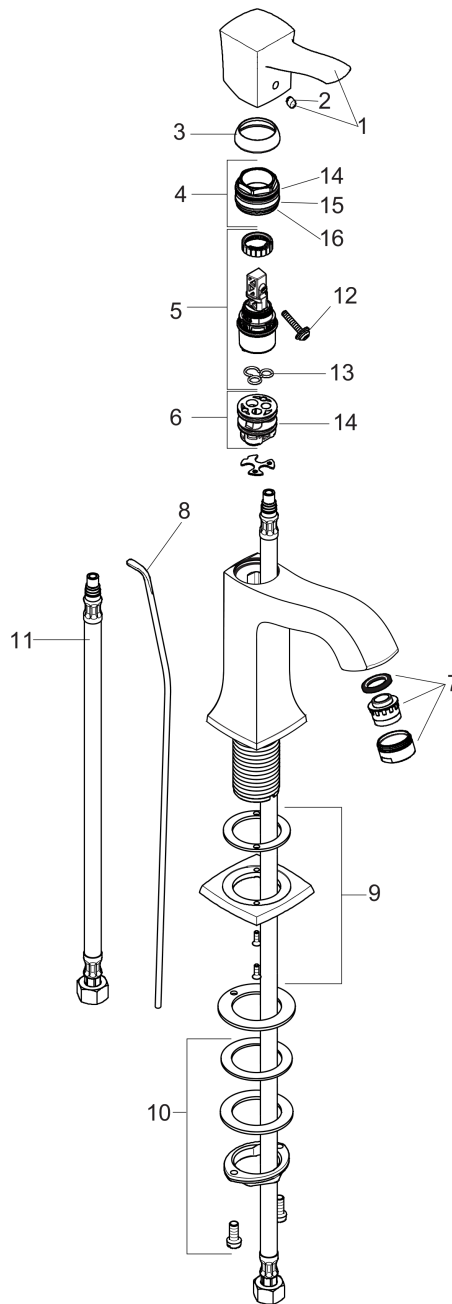

Metropol Classic
Single-Hole Faucet 160 with Pop-Up Drain, 1.2 GPM
 Finishes : **brushed nickel** Part no. : **31302821**

Exploded drawing

Year of production: >01/19

Metropol Classic
Single-Hole Faucet 160 with Pop-Up Drain, 1.2 GPM
 Finishes : **brushed nickel** Part no. : **31302821**

Spare parts list

Year of production: >01/19

Pos.	Description	Part no.	Price	PU
1	handle	92815820	-	1
2	screw cover	96338000	-	1
3	flange	98863820	-	1
4	nut	98864000	-	1
5	cartridge, assy	95973001	-	1
6	adapter for cartridge	98866000	-	1
7	aerator M24x1 (4,5 l/min)	92877820	-	1
8	pull rod	96657820	-	1
9	escutcheon for spout	92814820	-	1
10	fixing set (Ø 32)	13961000	-	1
11	connection hose 35½" M8x0,75 3/8"	96316001	-	1
12	seal	98865000	-	1
13	locking screw for handle	95140000	-	1
14	O-ring 23x2	98398000	-	1
15	O-ring 27x1,5	92527000	-	1
16	O-ring 25x1,5	98146000	-	1
a	pop up waste	88509820	-	1