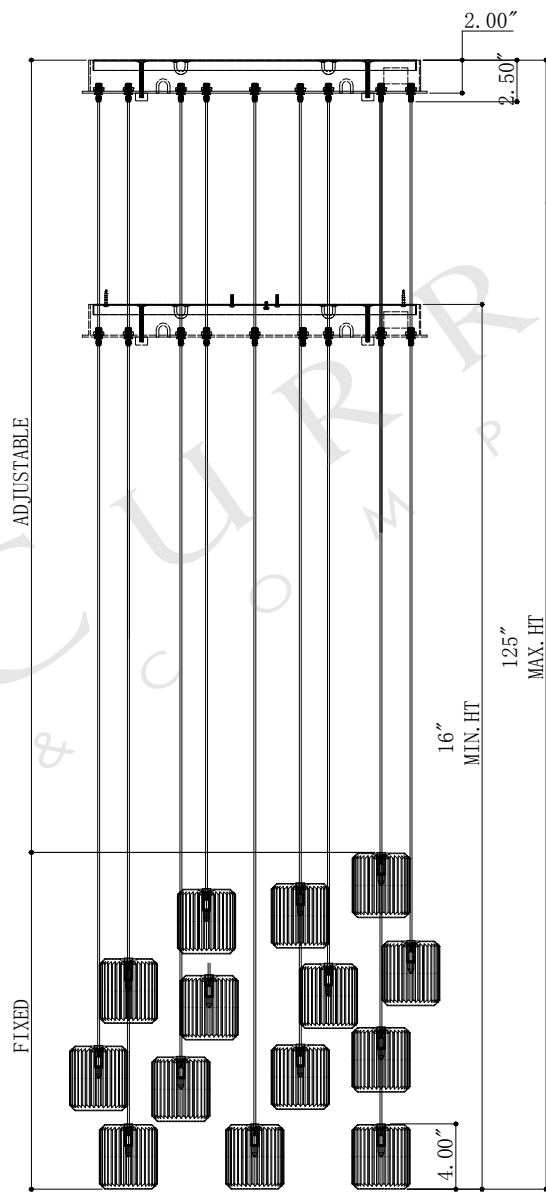

21"DIA*2.5"H.CANOPY
 19.75"DIA*0.75"H. MOUNTING
 PLATE COVER
 3.5"DIA*4.0"H.SHADE

TOP VIEW

CANOPY DETAIL

FRONT VIEW