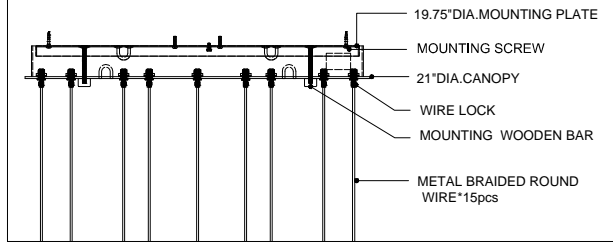

21"DIA*2.5"H.CANOPY
 19.75"DIA*0.75"H. MOUNTING
 PLATE COVER
 3.5"DIA*4.0"H.SHADE

TOP VIEW

CANOPY DETAIL

FRONT VIEW