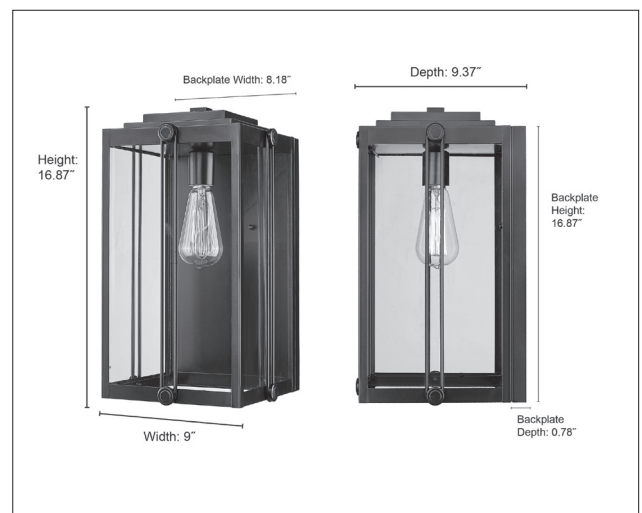

Millennium Lighting
105 Declaration Drive
McDonough, GA 30253
www.millenniumlighting.com