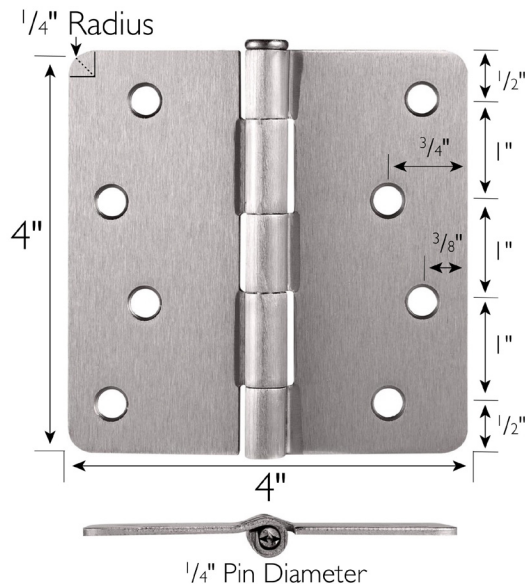

8-Hole 4" x 4", 1/4" Radius Door Hinge 6-Pack  
Satin Nickel

**SPECIFICATIONS**

|                                       |                        |
|---------------------------------------|------------------------|
| <b>MATERIAL CONSTRUCTION:</b>         | Steel                  |
| <b>MOUNTING HARDWARE INCLUDED:</b>    | #9 x 3 2/5" screws x 8 |
| <b>TOOLS NEEDED FOR INSTALLATION:</b> | Screwdriver            |
| <b>ASSEMBLED DIMENSIONS:</b>          | 4" H x 4" L x 0.125" W |
| <b>ASSEMBLED WEIGHT:</b>              | 3.24 lbs               |
| <b>CORNER RADIUS:</b>                 | 1/4"                   |
| <b>HINGE TYPE:</b>                    | Butt Hinge             |