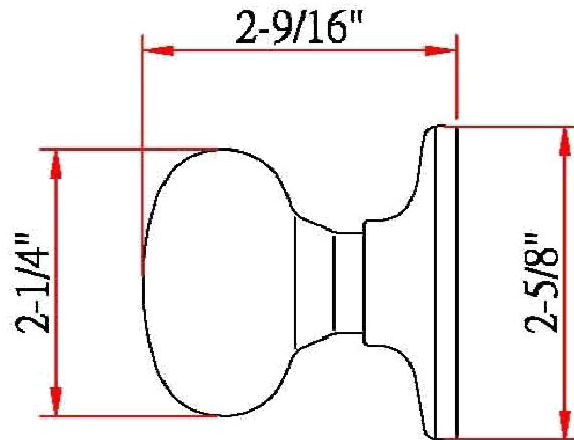

Cambridge Dummy Door Knob Satin Nickel

SPECIFICATIONS

MATERIAL CONSTRUCTION:	Brass	KEYWAY:	N/A
LOCK FUNCTION:	Dummy	REMOVABLE CORE:	No
DEADBOLT FUNCTION:	N/A	LATCH FACEPLATE I:	N/A
EXTERIOR MAX PROJECTION:	2.56"	LATCH BACKSET:	N/A
INTERIOR MAX PROJECTION:	2.56"	LATCH TYPE:	N/A
KOB VS. LEVER:	Knob	LATCHBOLT THROW DISTANCE:	N/A
KNOB DIMENSIONS:	2.25" H x 2.25" W x 2.25" D	# PINS IN CYLINDER:	N/A
LEVER LENGTH:	N/A	ANTI-BUMP PIN INSTALLED:	N/A
ROSE DIMENSIONS:	2.63" H x 2.63" W x 2.63" D	# KEYS INCLUDED:	N/A
ROSETTE / ESCUTCHEON SHAPE:	Round	SPINDLE TYPE:	Other
CROSS BORE:	2.13"	MOUNTING HARDWARE INCLUDED:	Yes
EDGE BORE:	1"	TOOLS NEEDED FOR INSTALLATION:	Phillips Screwdriver
HANDING:	Reversible	ASSEMBLED WEIGHT:	0.28 lbs.
REKEYABLE?:	No		