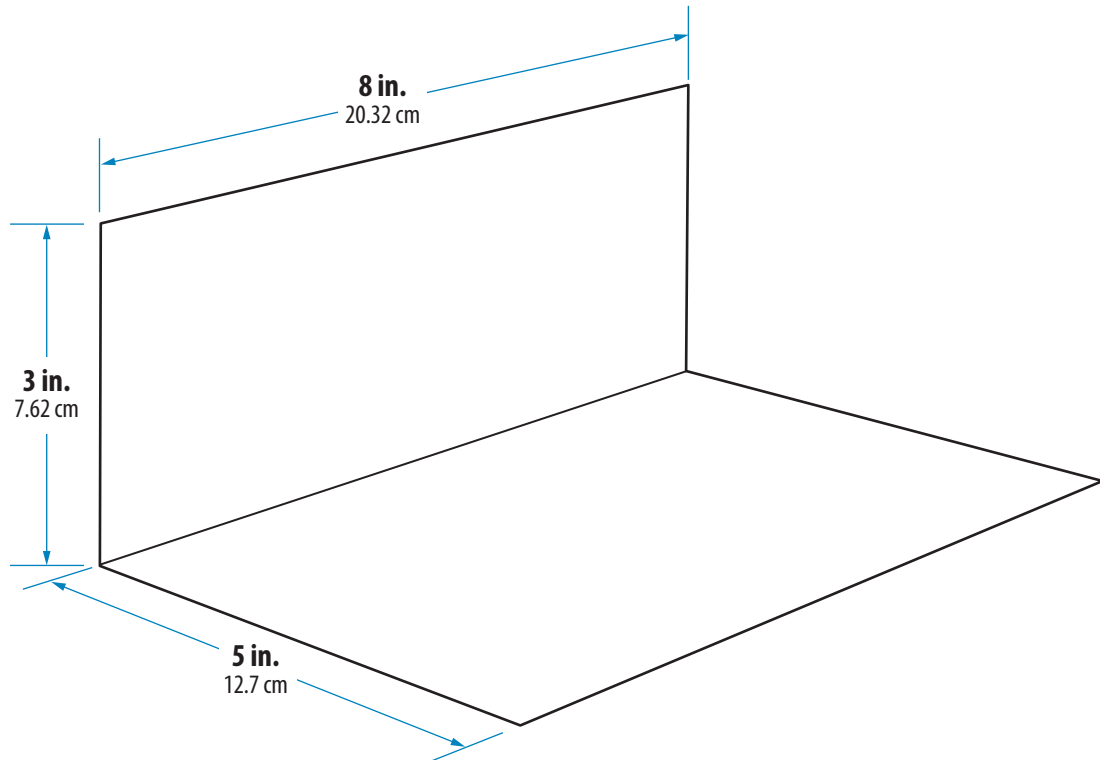

28 Gauge Galvanized Steel • 3 in. x 5 in. x 8 in.

25 Pack

Mill