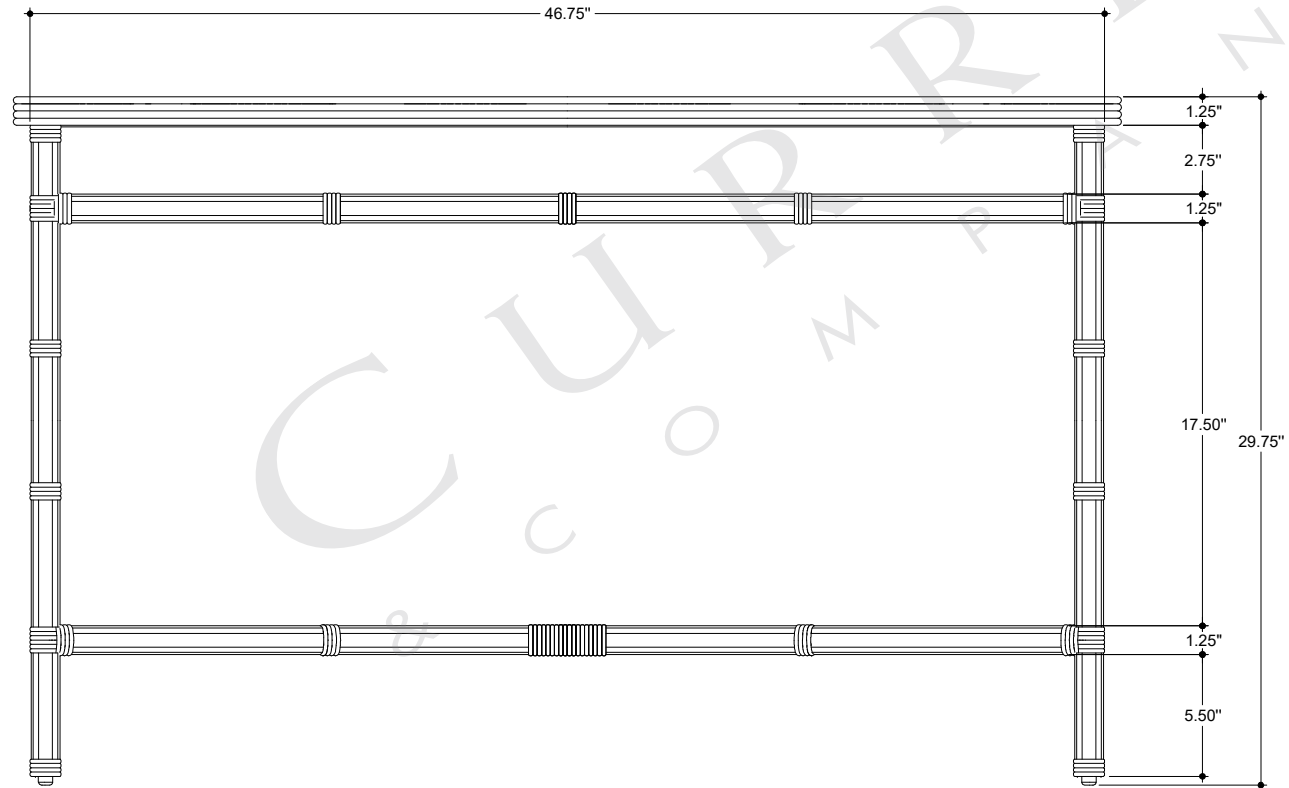

TOP VIEW

FRONT VIEW

SIDE VIEW

3000-0174

ALL WORK © 2020 CURREY & COMPANY