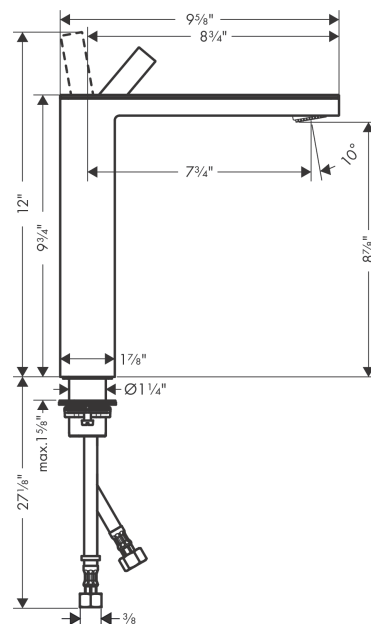

### Features

- PowderRain spray
- Flow: 1.2 GPM (4.5 L/Min)
- Ceramic cartridge
- Does not include: Pop-up assembly

## Scale drawing

**AXOR MyEdition**  
**Single-Hole Faucet 230, 1.2 GPM**  
Finishes : **chrome / black glass**    Part no. : **47020601**

## Exploded drawing

Year of production: >02/19

**AXOR MyEdition**  
**Single-Hole Faucet 230, 1.2 GPM**  
 Finishes : **chrome / black glass**    Part no. : **47020601**