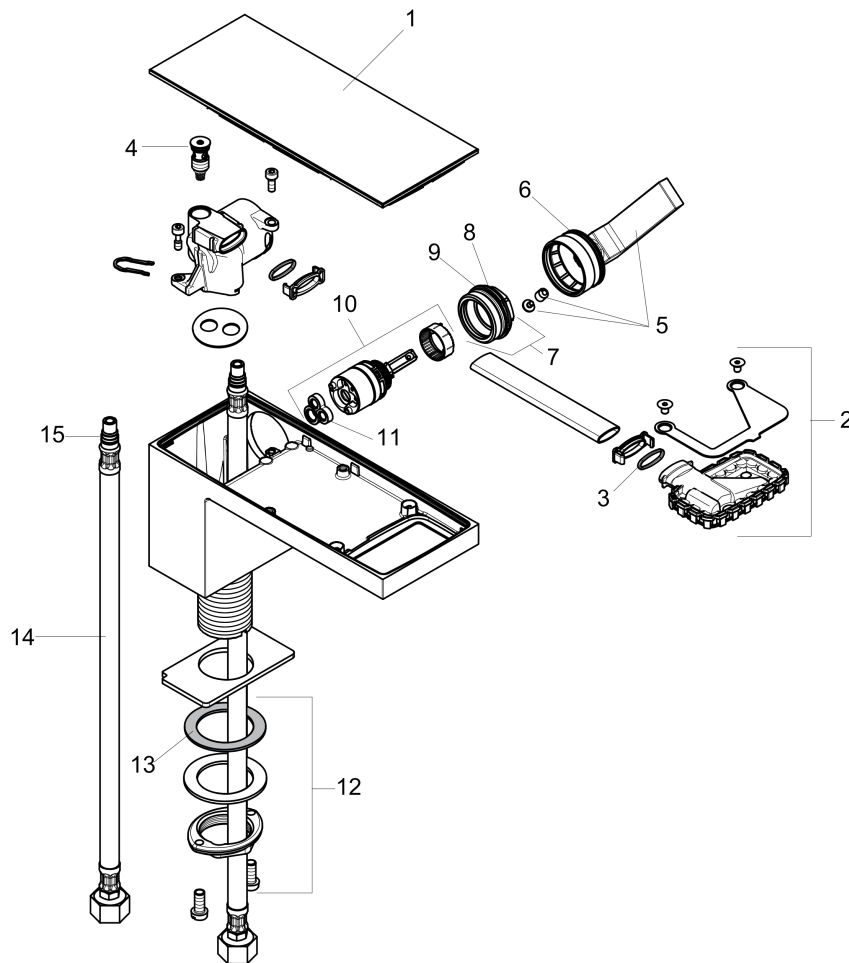

## Product image

## Scale drawing

**AXOR MyEdition**  
**Single-Hole Faucet 230, 1.2 GPM**  
Finishes : **chrome / black glass**    Part no. : **47020601**

## Exploded drawing

Year of production: >02/19

**AXOR MyEdition**  
**Single-Hole Faucet 230, 1.2 GPM**  
 Finishes : **chrome / black glass**    Part no. : **47020601**

## Spare parts list

Year of production: >02/19

Pos.	Description	Part no.	PC	PU
1	cover	47901600	0	1
2	spray former	93385000	0	1
3	O-ring 13x1,5	98475000	0	1
4	O-ring 8x1,75	97827000	0	1
5	handle	93386000	0	1
6	O-ring 33x1,5	98164000	0	1
7	nut	92926000	0	1
8	O-ring 30x1,5	98433000	0	1
9	O-ring 25x1,5	98146000	0	1
10	cartridge, assy	92900000	0	1
11	seal	93383000	0	1
12	fixing set (Ø 32)	13961000	0	1
13	lever collar	97548000	0	1
14	connection hose 35½" M8x0,75 3/8"	96316001	0	1
15	O-ring 7x1,5	98422000	0	1