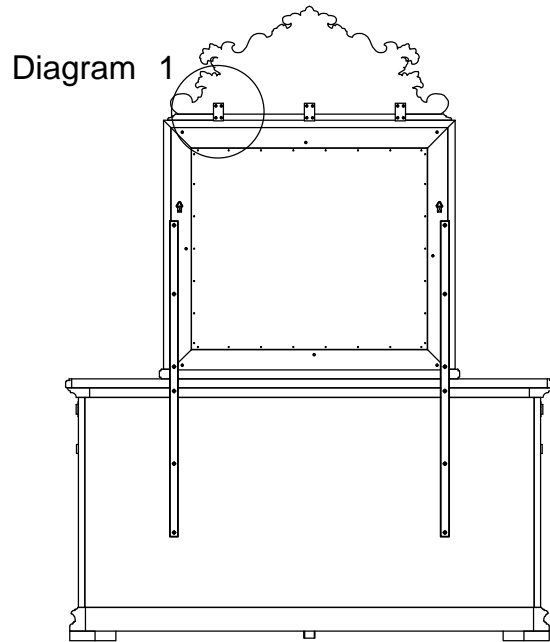

Thank you for purchasing this quality product from A.R.T. Furniture. Be sure to check all packing material for parts which may have come loose inside the carton during shipment. Identify and count all parts and compare with the parts list below.

**Note:** Some furniture is heavy, it is recommended that two people assemble this item to avoid injury or damage.

Front View

Back View

No.	Hardware List		Qt.
A		Wood Screw	12
B		1/4" X 1 1/2" Bolt	10
C		Flat Washer	10
D		Lock Washer	10
E		Wrench	1
F		Connection Metal Plate	3
G		Dowel	2
		Anti-Tip Kit	1