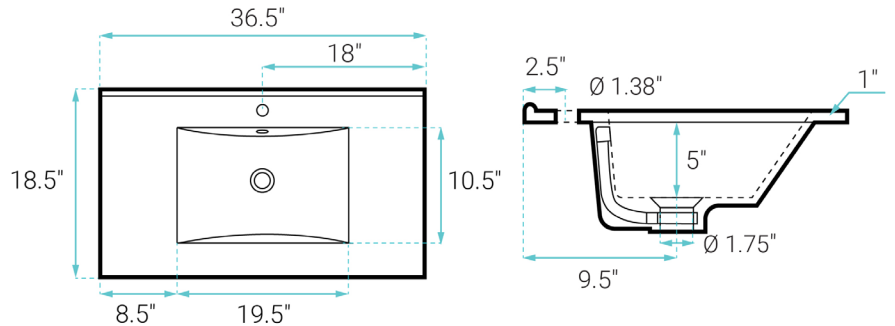

### FEATURES:

- Sleek, freestanding design
- Glazed ceramic, single sink
- Standard 1.75" drain hole
- Standard 1.38" faucet hole
- Chrome-finish overflow
- Wooden legs

### SPECIFICATIONS:

N.W: 76 lb.

W: 36.5" x D: 18.5" x H: 33.5"

Inner Sink: D: 10.5" x W: 19.5" x H: 5"