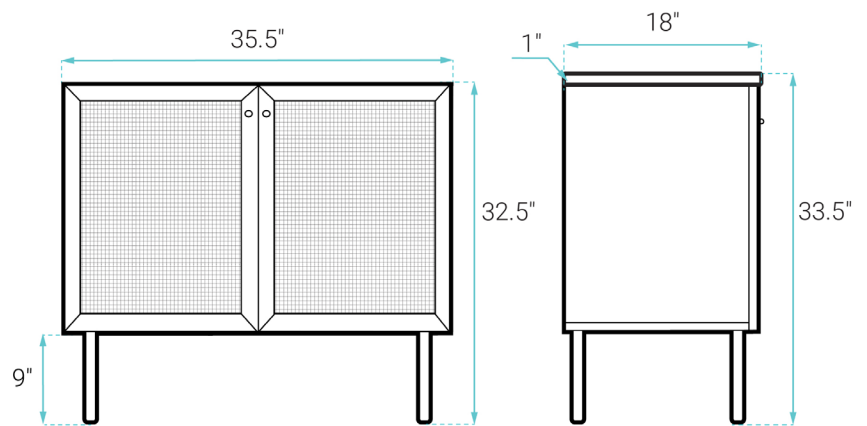

### FEATURES:

- Sleek, freestanding design
- Glazed ceramic, single sink
- Standard 1.75" drain hole
- Standard 1.38" faucet hole
- Chrome-finish overflow
- Wooden legs

### SPECIFICATIONS:

N.W: 76 lb.

W: 36.5" x D: 18.5" x H: 33.5"

Inner Sink: D: 10.5" x W: 19.5" x H: 5"