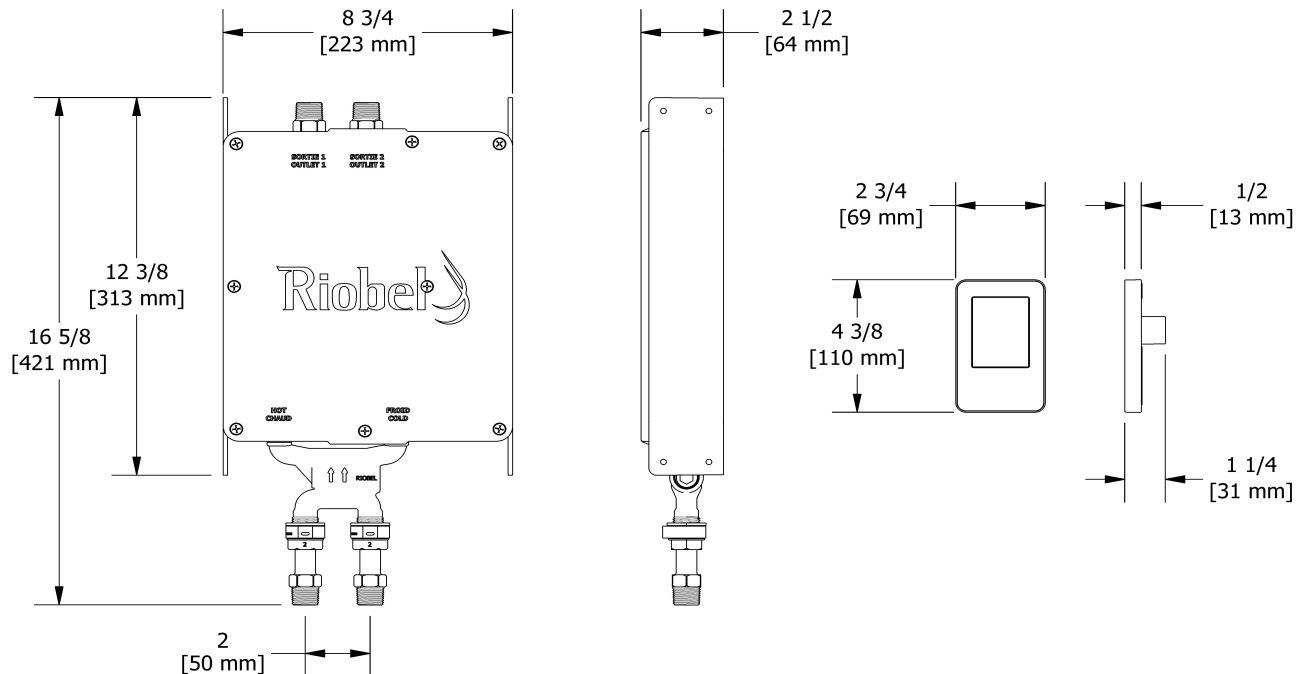

Sizes, models and finishes may differ from thoses presented.

Warranty

This **Riobel Inc.** product you have purchased carries a Limited Lifetime Warranty on the chrome, PVD finish, blacks and all working parts and is guaranteed from the initial purchase date against all manufacturing defects. All other finishes, including plastic components, are guaranteed for one year. All electric and/or electronic parts are covered by a 5-year limited warranty.

Customer Service

Ontario, West Canada : 888-287-5354 Quebec, Maritimes, United States : 866-473-8442