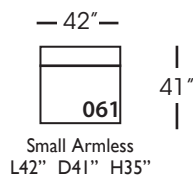

ECLECTIC.SPIRITED.WONDERFULLY COMFORTABLE.

NEVAL • UPHOLSTERED • LOOSE PILLOW BACK

*available as right or left seated