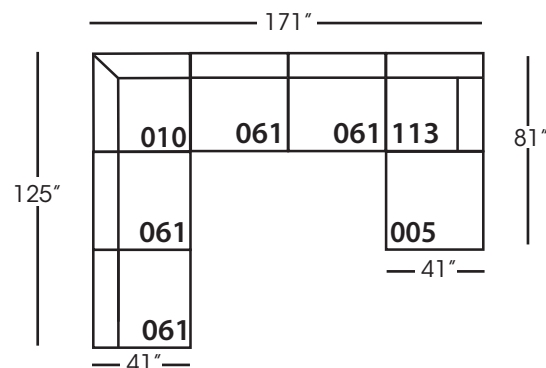

ECLECTIC.SPIRITED.WONDERFULLY COMFORTABLE.

NEVAL • UPHOLSTERED • LOOSE PILLOW BACK

*available as right or left seated