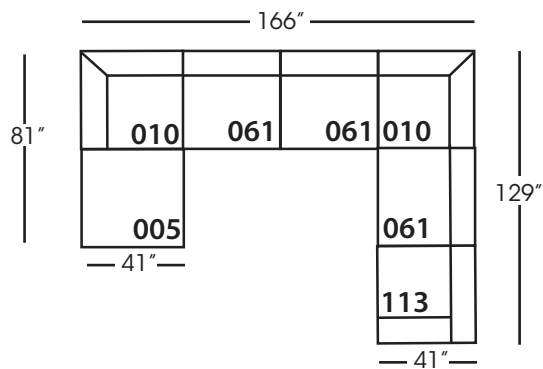

ECLECTIC.SPIRITED.WONDERFULLY COMFORTABLE.

NEVAL • UPHOLSTERED • LOOSE PILLOW BACK

*available as right or left seated