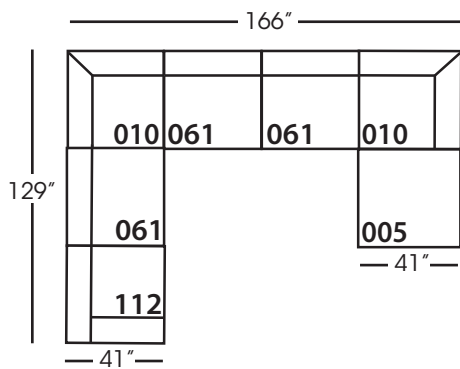

ECLECTIC.SPIRITED.WONDERFULLY COMFORTABLE.

NEVAL • UPHOLSTERED • LOOSE PILLOW BACK

*available as right or left seated