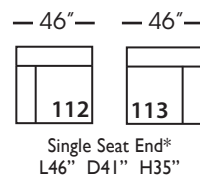

ECLECTIC.SPIRITED.WONDERFULLY COMFORTABLE.

NEVAL • UPHOLSTERED • LOOSE PILLOW BACK

*available as right or left seated