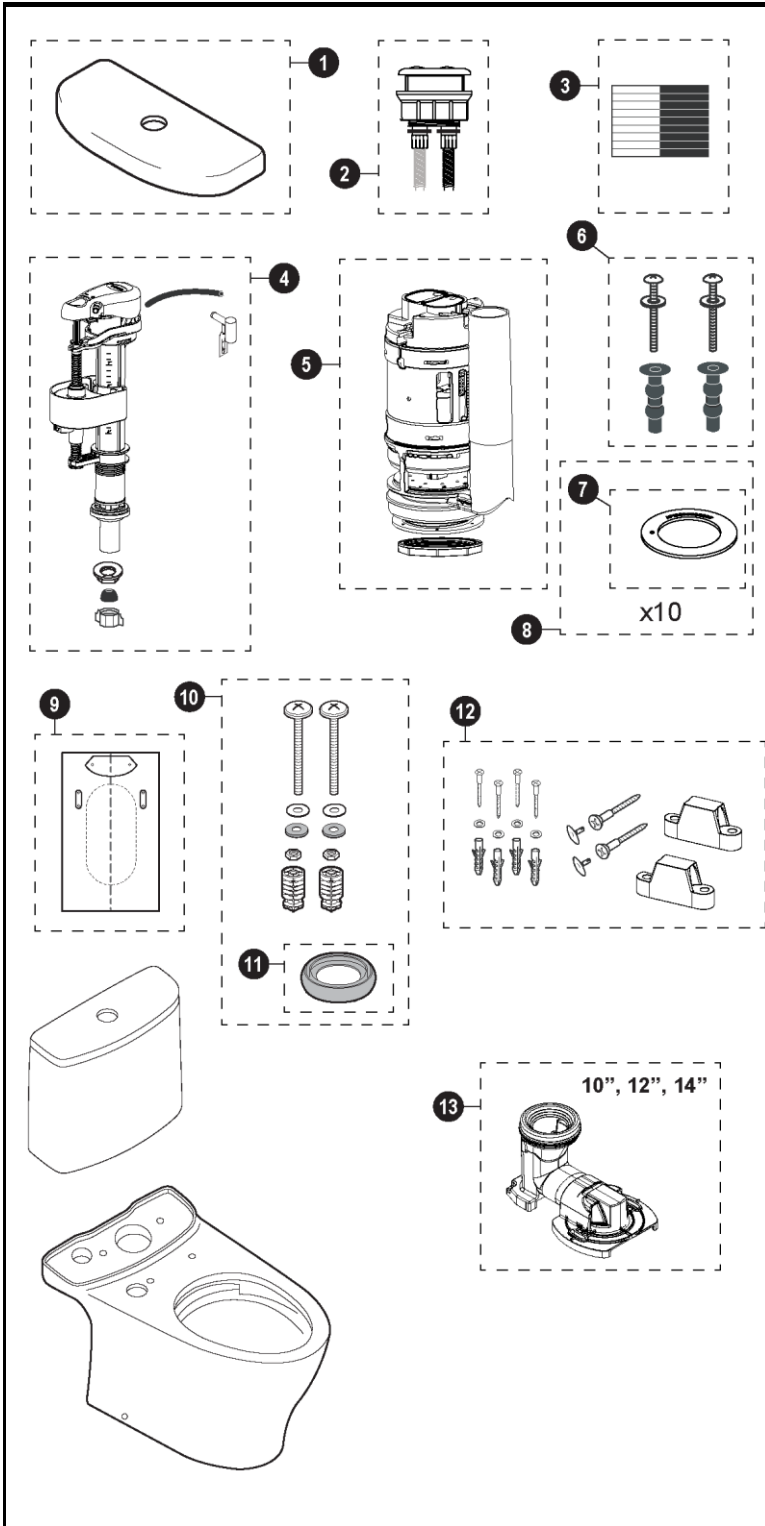

CST446CEMFG  
CT446CUFG  
ST446EMA

**Aquia® IV**  
**1.28 & 0.8 Gpf Dual Flush Toilet, Elongated,**  
**DynaMax Tornado Flush®, Universal Height,**  
**Unifit Rough-in & CeFiONtect®**

Item	Part	Description
1	TCU446CRE#01	Tank Lid - Cotton
	TCU446CRE#03	Tank Lid - Bone
	TCU446CRE#11	Tank Lid - Colonial White
	TCU446CRE#12	Tank Lid - Sedone Beige
	TCU446CRE#51	Tank Lid - Ebony
2	THU735#01-A	Push Button Assembly - Cotton
	THU735#BN-A	Push Button Assembly - Brushed Nickel
	THU735#CP-A	Push Button Assembly - Chrome Plated
	THU735#PN-A	Push Button Assembly - Polished Nickel
3	THU107	Velcro Tape
4	TSU83.07-A	Fill Valve
5	THU738R-A	Flush Valve Assembly, 1.28gpf
6	THU651N	Seat Top Mounting Hardware
7	9BU112E-A	Seal Gasket for Flush Valve (1 piece)
8	THU744	Seal Gasket for Flush Valve (10pieces)
9	0GU181-A	12" Unifit Rough-in Template
	0GU182-A	10" & 14" Unifit Rough-in Template
10	THU741-A	Tank to Bowl Mounting Hardware
11	9BU109E-A	Tank to Bowl Gasket
12	THU742#01-A	Toilet Mounting Hardware (for #01 & #11)
	THU742#03-A	Toilet Mounting Hardware
	THU742#12-A	Toilet Mounting Hardware
	THU742#51-A	Toilet Mounting Hardware
13	TSU08W.10	Unifit Rough-in 10"
	TSU08W.12	Unifit Rough-in 12"
	TSU08W.14	Unifit Rough-in 14"

**Note:**

**Product Number Explanations**

**Two-piece Toilet**

(CST) Gravity Type Toilet  
(446) Model  
(C) DynaMax Tornado Flush®  
(E) 1.28gpf  
(M) Dual Flush  
(F) Universal Height  
(G) CeFiONtect®

**Tank**

(ST) Tank  
(446) Model  
(E) 1.28gpf  
(M) Dual Flush

**Bowl**

(CT) Bowl  
(446) Model  
(C) DynaMax Tornado  
Flush®  
(F) Universal Height  
(G) CeFiONtect®

Actual Product may vary slightly from illustration.