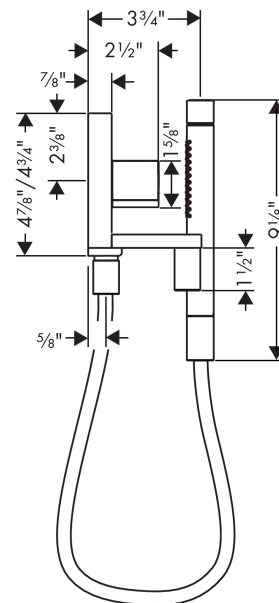

**AXOR ShowerSolutions**  
**Handshower Module Trim 5" x 5", 2.0 GPM**  
Finishes : **chrome** Part no. : **10651001**

### Features

- Consists of: Volume Control Valve, Handshower module, Baton handshower, Handshower Hose
- Volume control for 1 outlet

## Scale drawing

**AXOR ShowerSolutions**  
**Handshower Module Trim 5" x 5", 2.0 GPM**  
Finishes : **chrome** Part no. : **10651001**

## Exploded drawing

Year of production: >01/18

**AXOR ShowerSolutions**  
**Handshower Module Trim 5" x 5", 2.0 GPM**  
 Finishes : **chrome**    Part no. : **10651001**