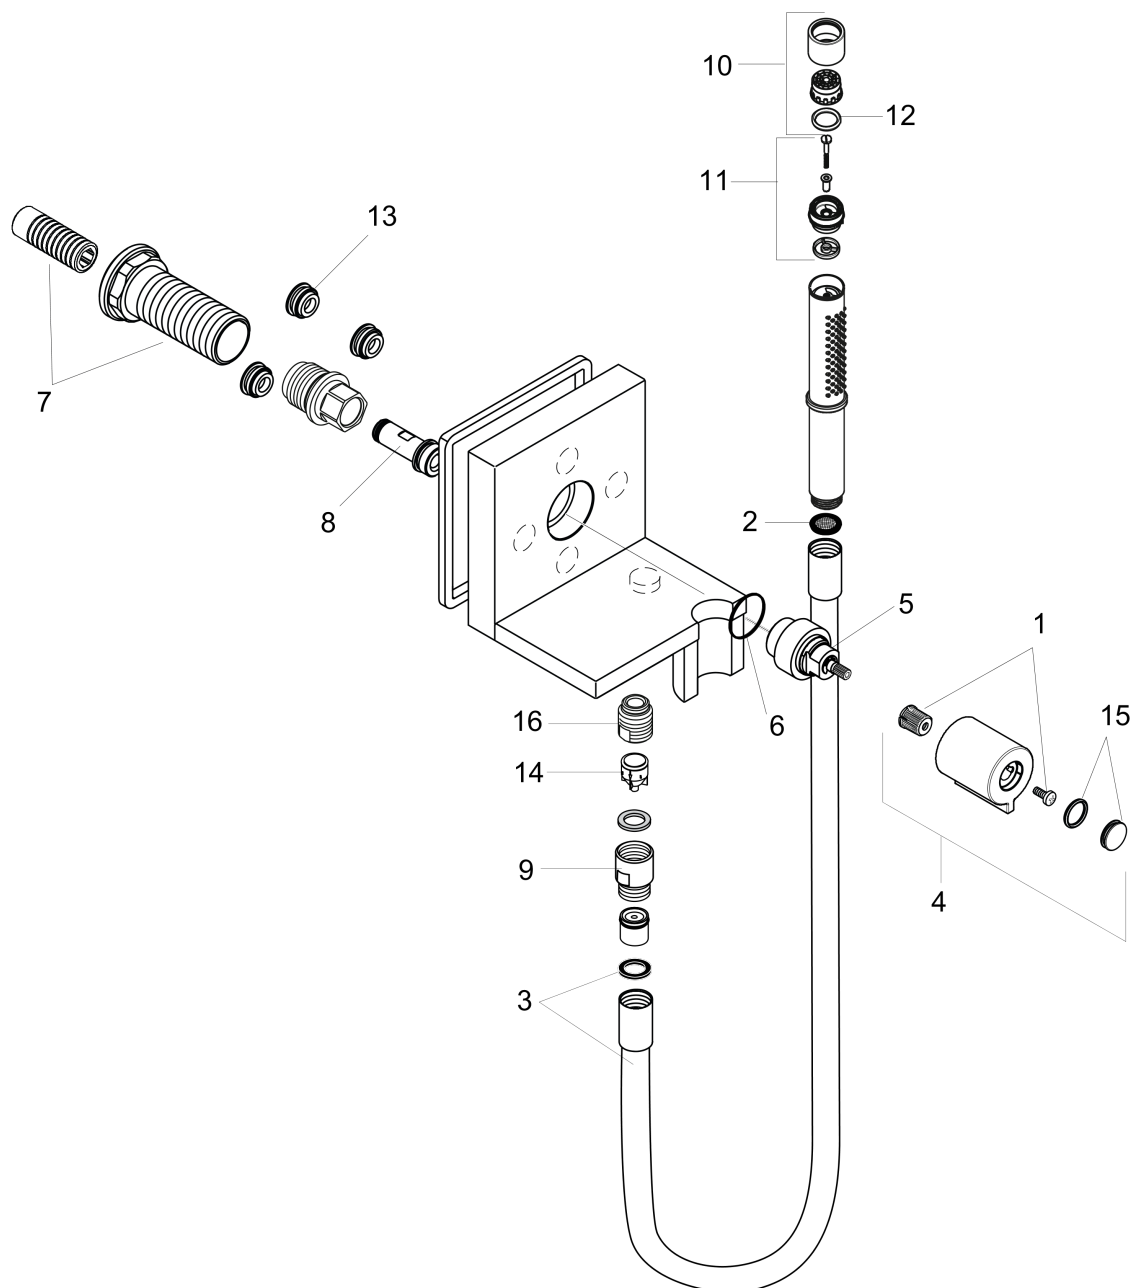

### Features

- Consists of: Volume Control Valve, Handshower module, Baton handshower, Handshower Hose
- Volume control for 1 outlet

## Scale drawing

**AXOR ShowerSolutions**  
**Handshower Module Trim 5" x 5", 2.0 GPM**  
Finishes : **chrome** Part no. : **10651001**

## Exploded drawing

Year of production: >01/18

**AXOR ShowerSolutions**  
**Handshower Module Trim 5" x 5", 2.0 GPM**  
 Finishes : **chrome**    Part no. : **10651001**

## Spare parts list

Year of production: >01/18

Pos.	Description	Part no.	PC	PU
1	handle fixing set	98932000	0	1
2	filter packing	94246000	0	1
3	shower hose 1,25 m	28282000	0	1
4	handle	92338001	0	1
5	adapter for handle	95153000	0	1
6	O-ring 26x2	98147000	0	1
7	fixing set	95391000	0	1
8	connecting thread	98449000	0	1
9	connecting thread	95392000	0	1
10	spray former	95411000	0	1
11	O-ring 15x1,5	92118000	0	1
12	selector assy	95511000	0	1
13	plug	92859000	0	1
14	non return valve	96737000	0	1
15	set of symbols	95238000	0	1
16	Hose Connection	96044000	0	1
a	base body	10650181	0	1
b	extension set	10658000	0	1