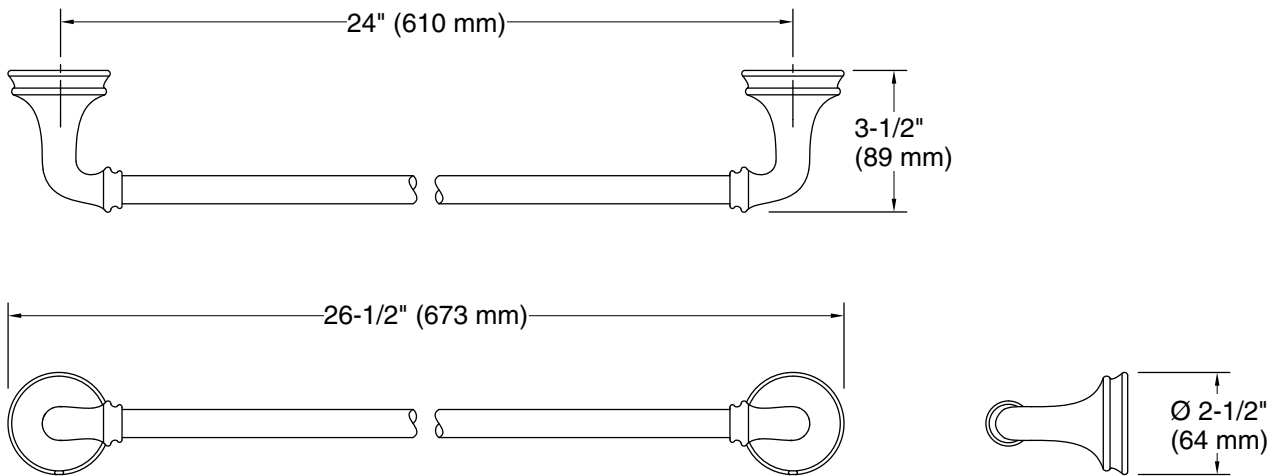

Features

- 24" (610 mm) bar
- Coordinates with other products in the Bellera collection

Material

- Premium metal construction for durability and reliability
- KOHLER finishes resist corrosion and tarnishing

Technical Information

All product dimensions are nominal.

Material: Zinc

Notes

Install this product according to the installation instructions.