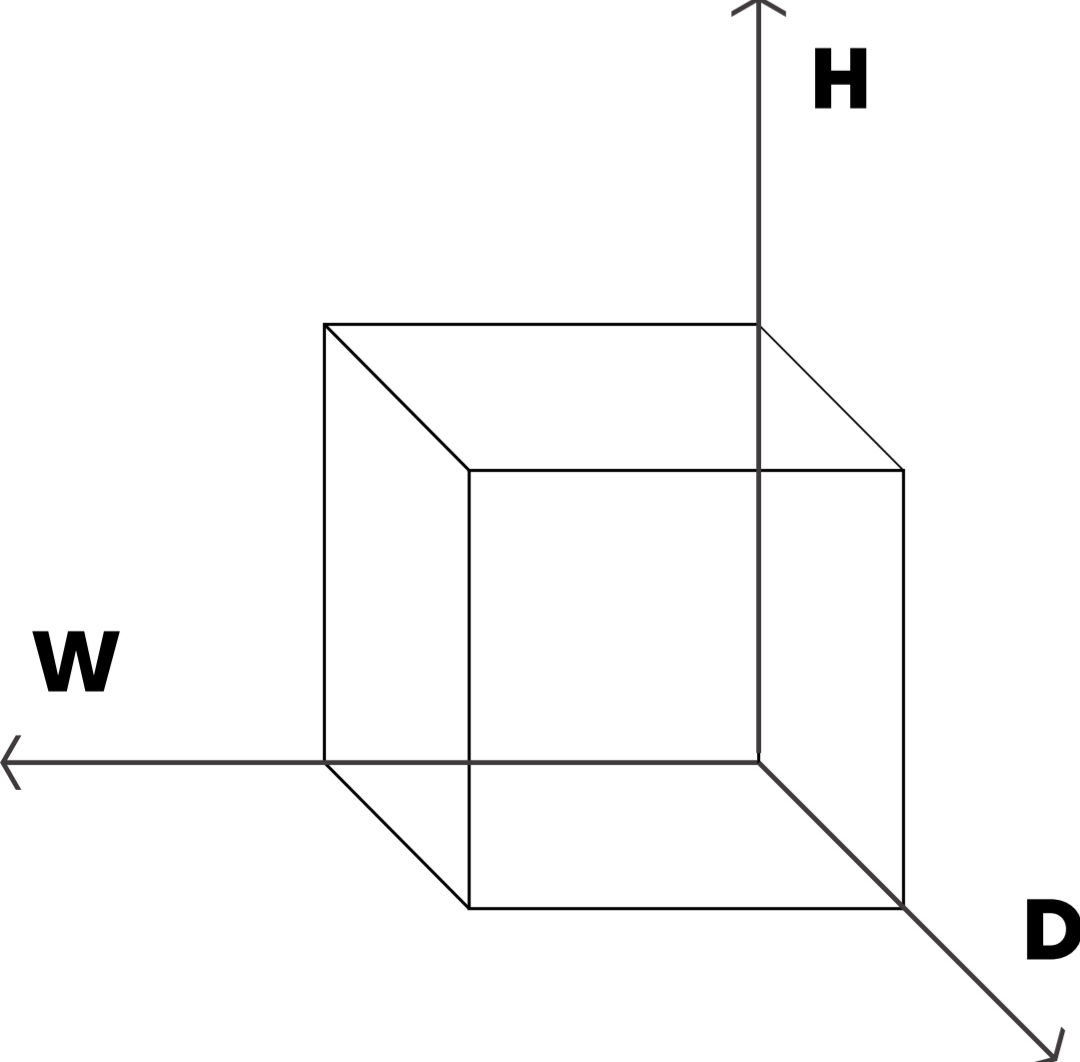

Hayley Dining chair

Net weight: 12.9 lbs / 5.9 Kgs