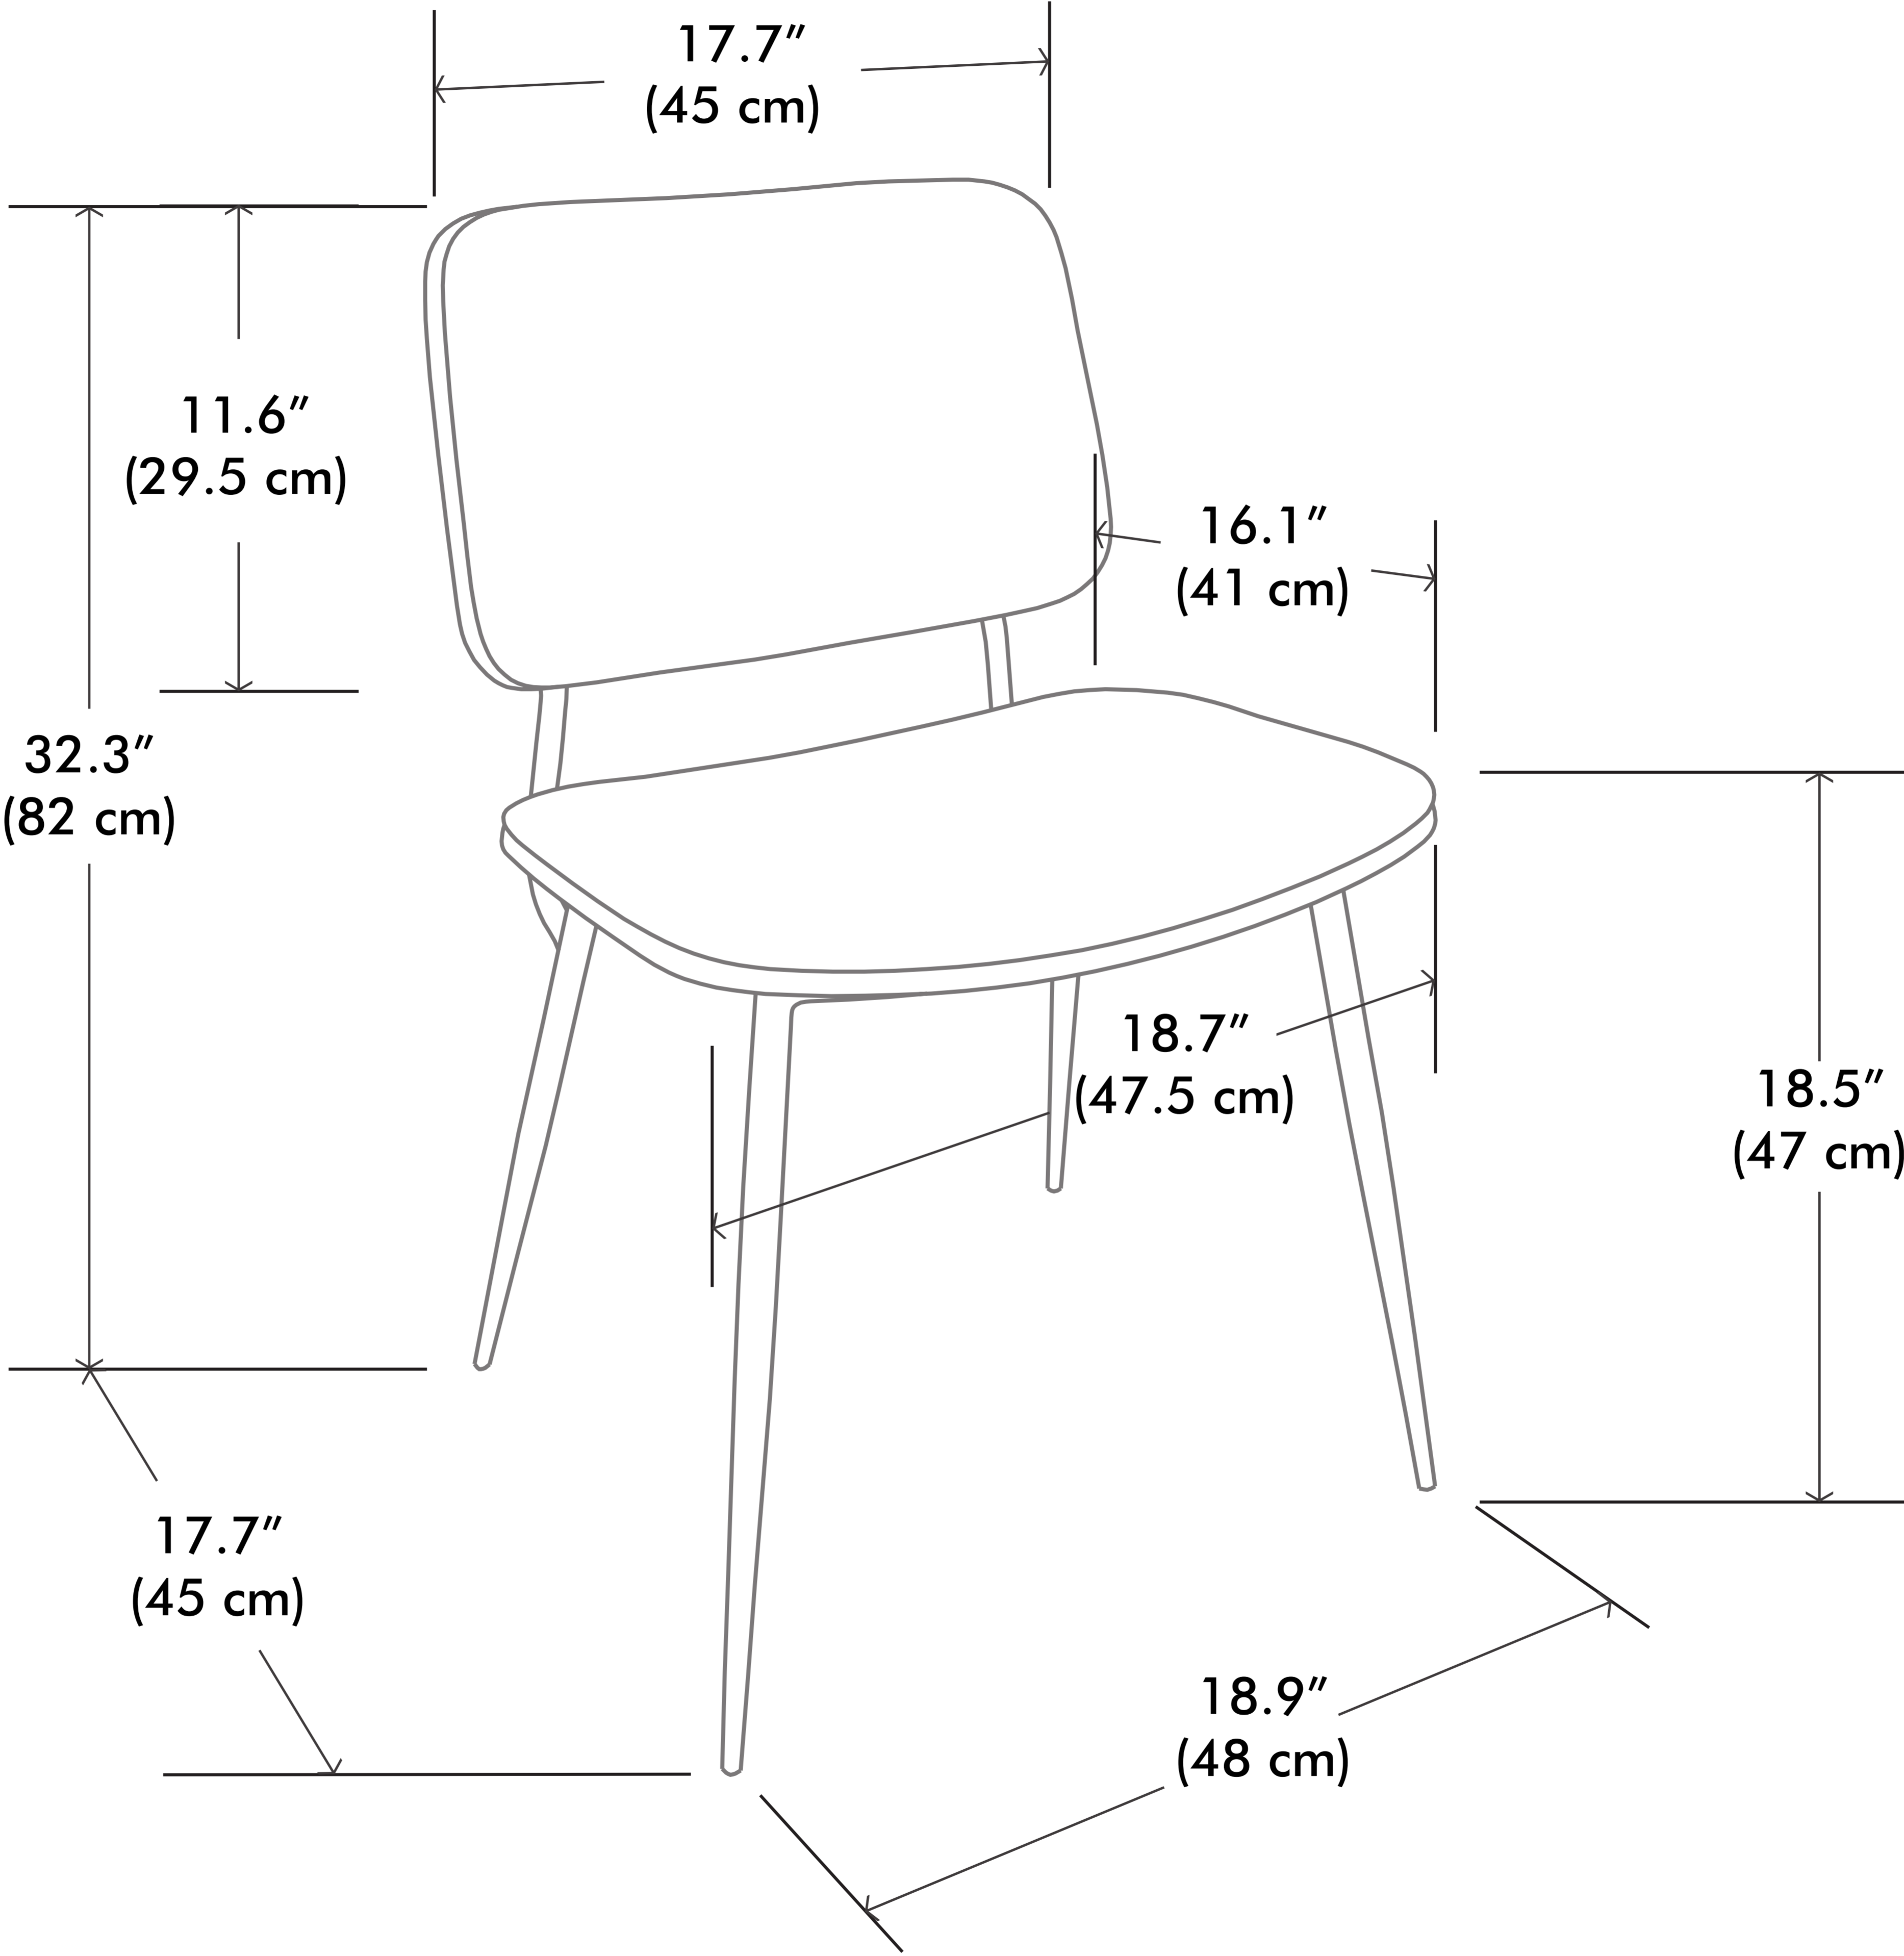

Hayley Dining chair

Net weight: 12.9 lbs / 5.9 Kgs