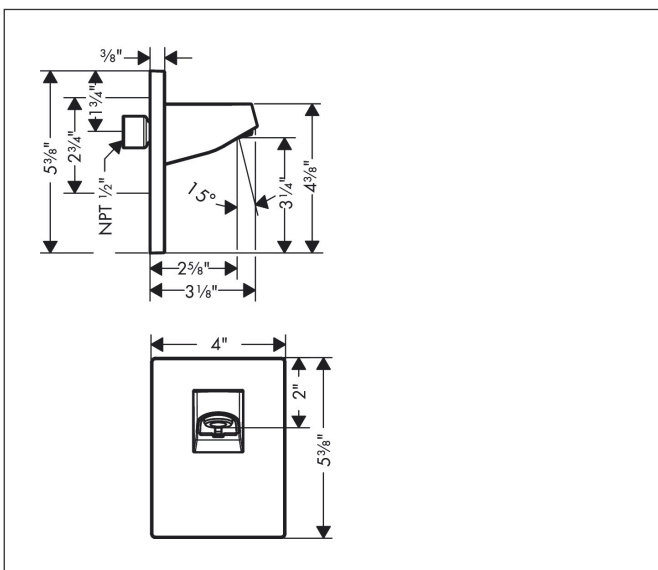

Brand hansgrohe
Art. Name **Pulsify** Showerarm for Showerhead 105
Art. Nr. 24139001
Surface chrome
Pos. 1

DESIGN
AWARD
2021

reddot winner 2021

Product Picture

Features

- Plastic
- connection type: 1/2" NPT
- Wall Outlet, Mounting Material, Assembly instructions

Drawing

Technology