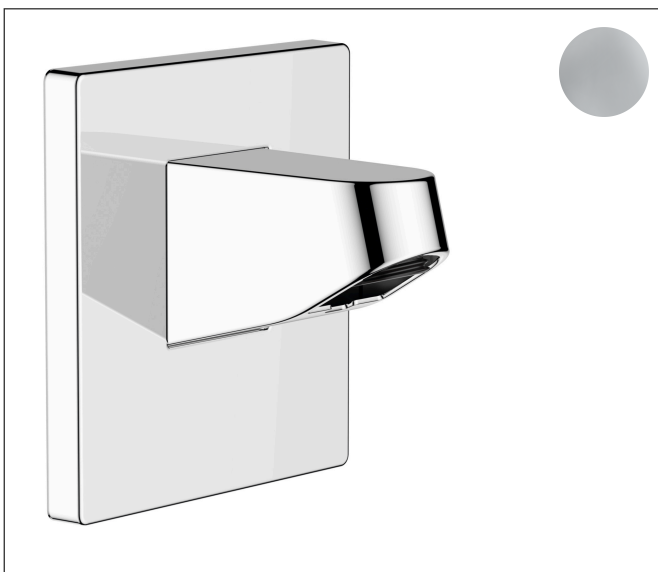

Brand hansgrohe  
Art. Name **Pulsify** Showerarm for Showerhead 105  
Art. Nr. 24139001  
Surface chrome  
Pos. 1

DESIGN  
AWARD  
2021

reddot winner 2021

## Product Picture

## Features

- Plastic
- connection type: 1/2" NPT
- Wall Outlet, Mounting Material, Assembly instructions