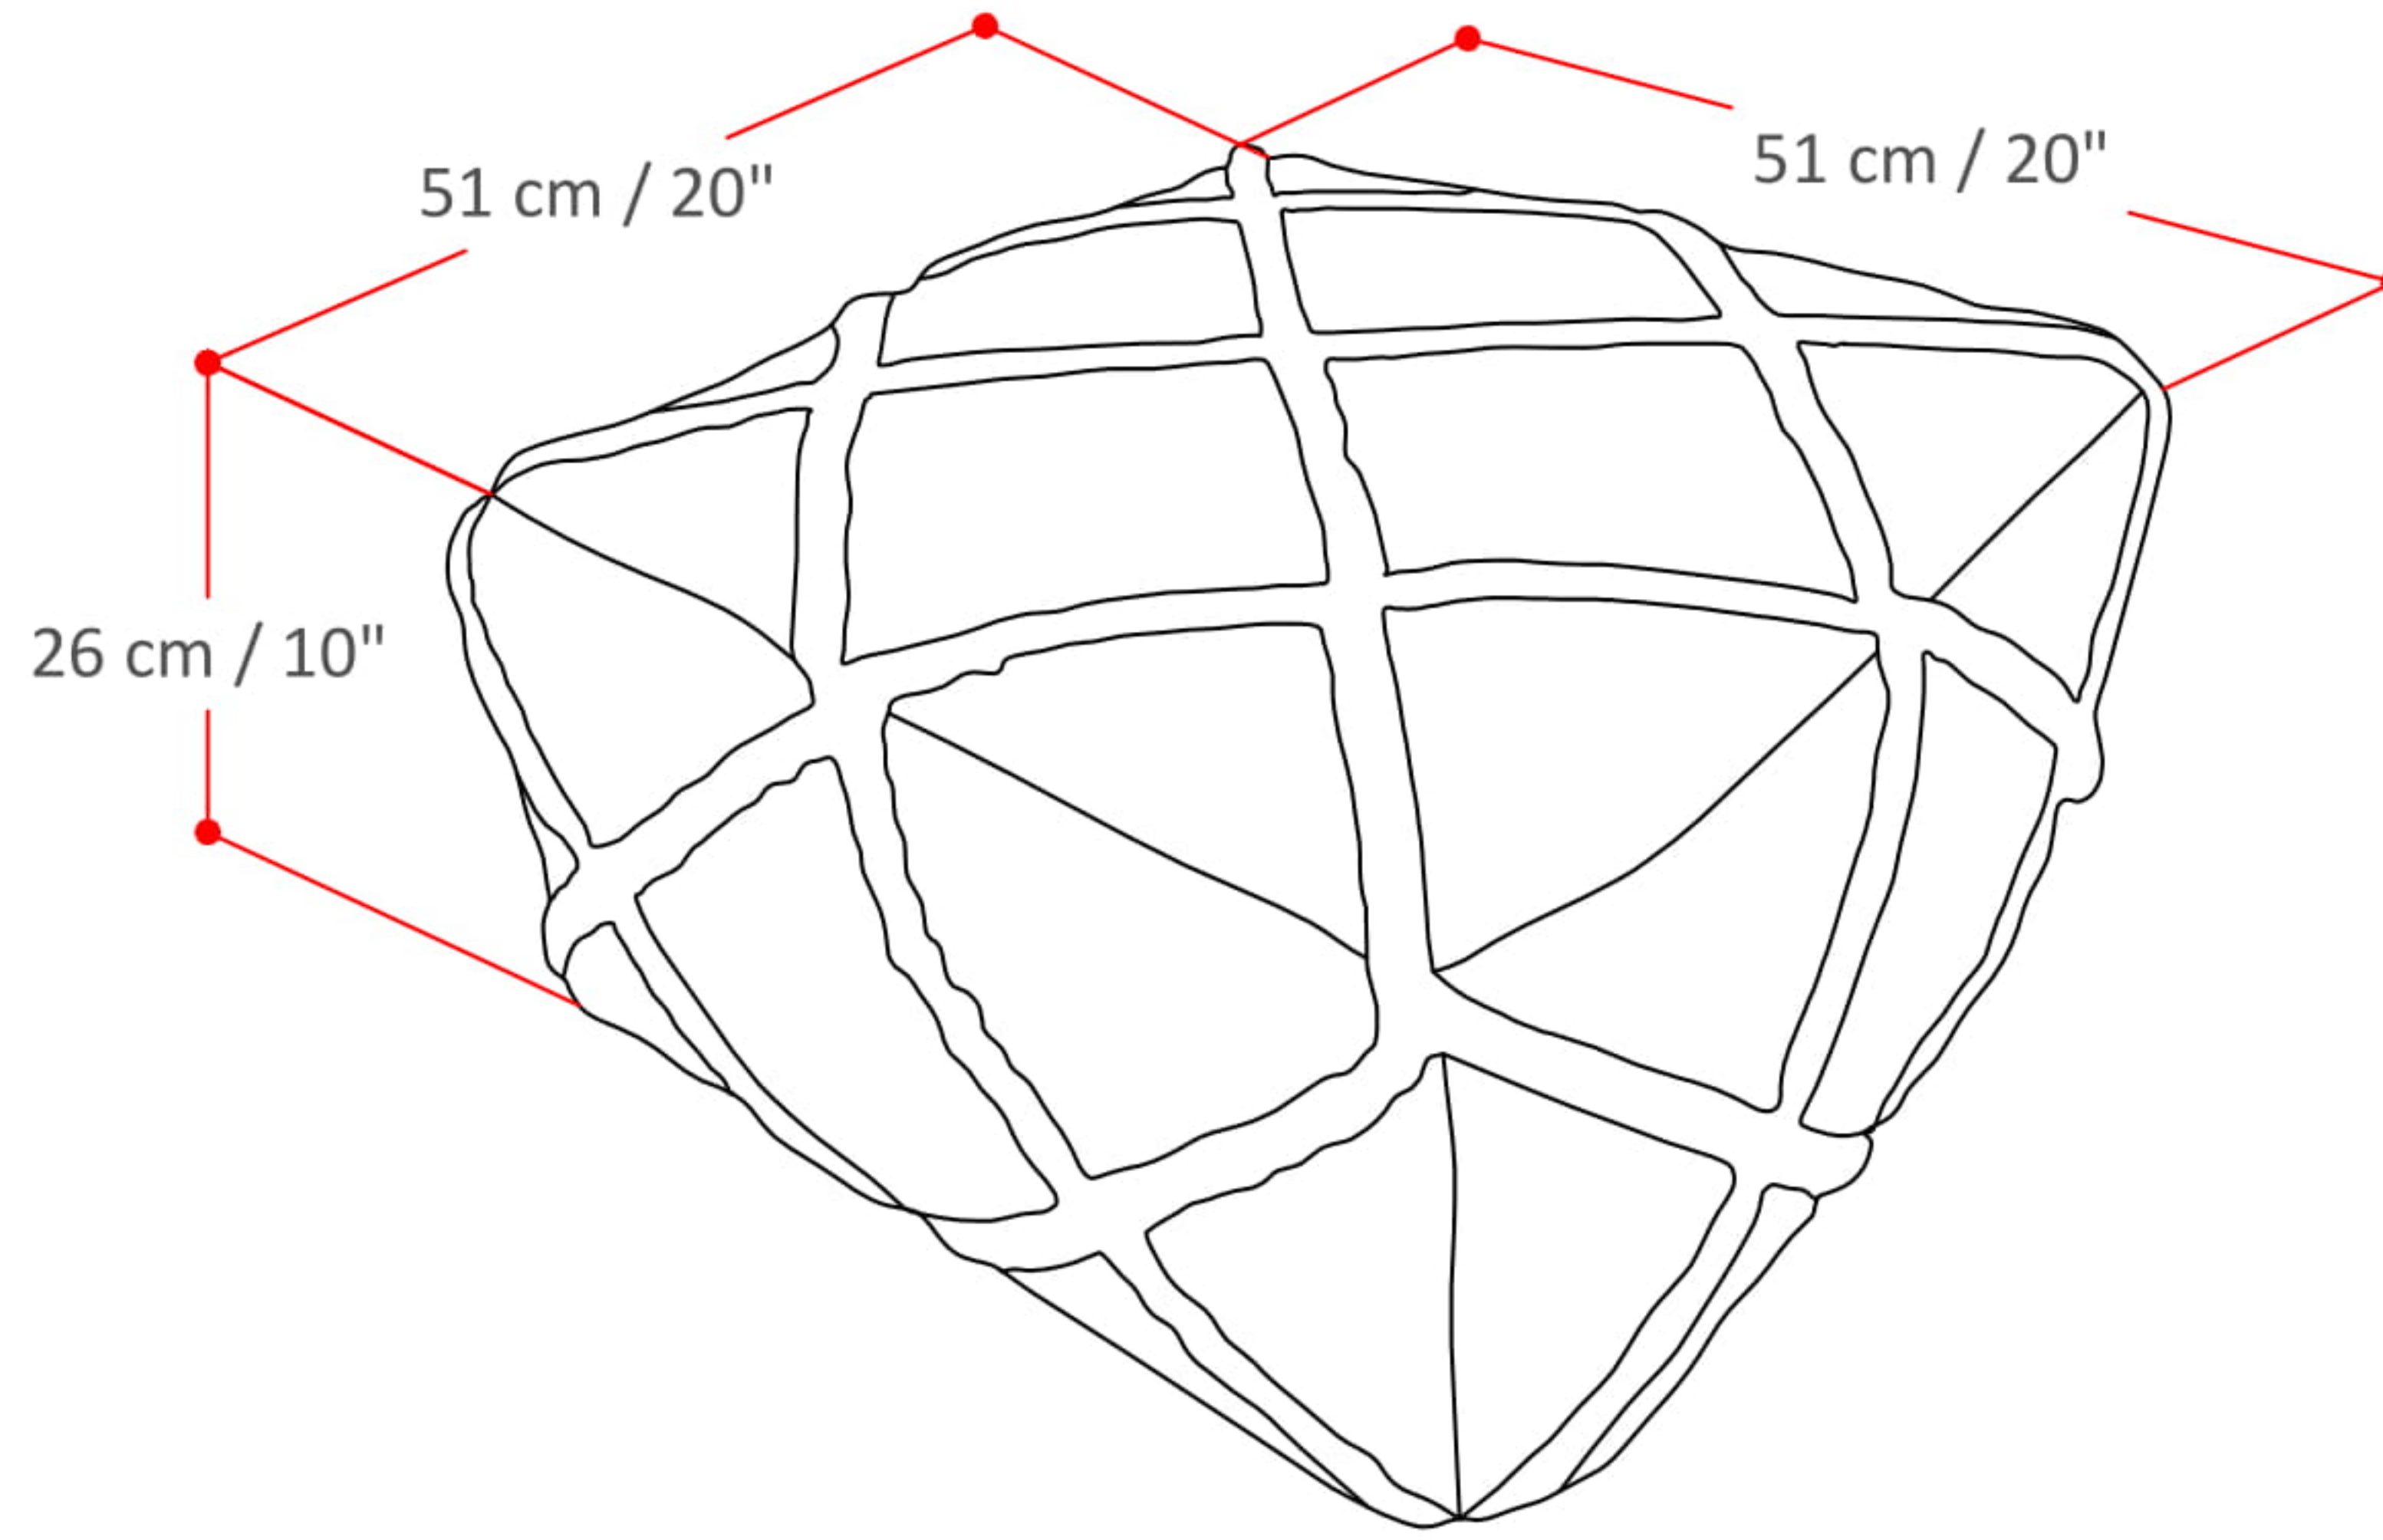

COWAN SQUARE POUF

Net Weight- 6.8 (lb)