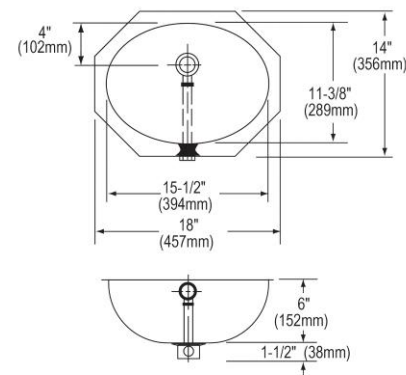

Installation Profile:

PART: _____ QTY: _____
PROJECT: _____
CONTACT: _____
DATE: _____
NOTES: _____
APPROVAL: _____

In keeping with our policy of continuing product improvement, Elkay reserves the right to change product specifications without notice. Please visit [elkay.com](#) for the most current version of Elkay product specification sheets. This specification describes an Elkay product with design, quality, and functional benefits to the user. When making a comparison of other producers' offerings, be certain these features are not overlooked.