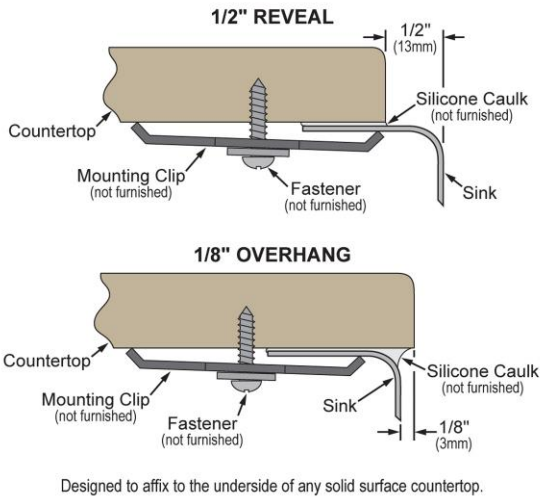

Installation Profile:

PART: _____ QTY: _____
PROJECT: _____
CONTACT: _____
DATE: _____
NOTES: _____
APPROVAL: _____

In keeping with our policy of continuing product improvement, Elkay reserves the right to change product specifications without notice. Please visit [elkay.com](#) for the most current version of Elkay product specification sheets. This specification describes an Elkay product with design, quality, and functional benefits to the user. When making a comparison of other producers' offerings, be certain these features are not overlooked.