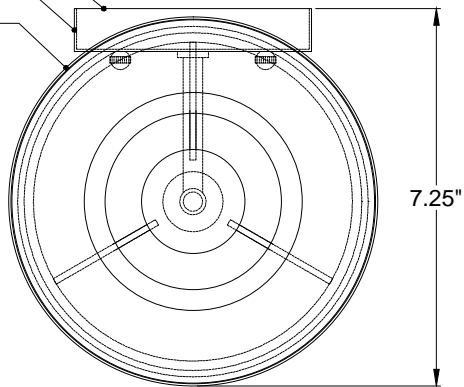

4.5"DIA*0.875D BACKPLATE

7.25"W*7"E*19"H BODY

7"W*4"E*5.5"H SHADE

TOP VIEW

SIDE VIEW

FRONT VIEW

5800-0001 5800-0002 5800-0003
ALL WORK © 2021 CURREY & COMPANY