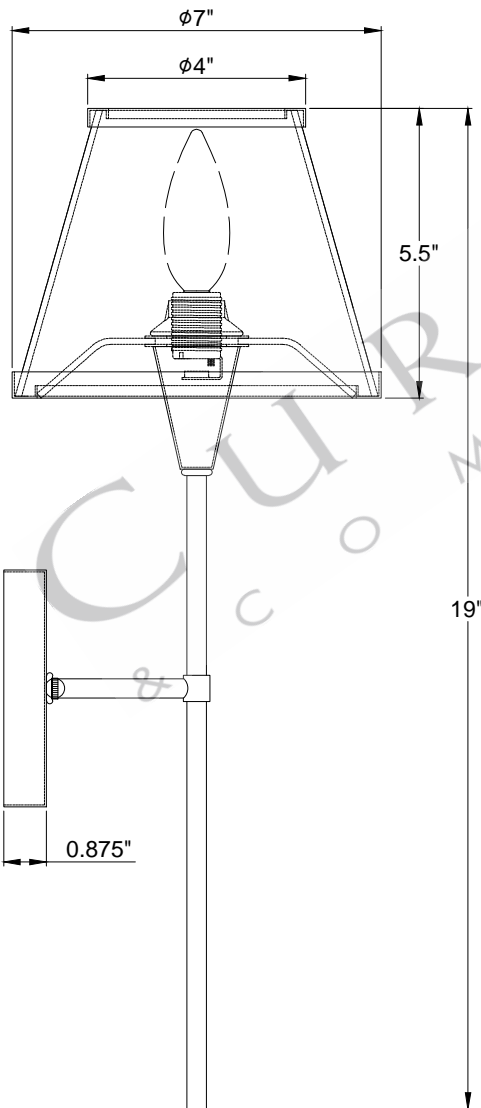

4.5"DIA*0.875D BACKPLATE

7.25"W*7"E*19"H BODY

7"W*4"E*5.5"H SHADE

TOP VIEW

SIDE VIEW

FRONT VIEW

5800-0001 5800-0002 5800-0003
ALL WORK © 2021 CURREY & COMPANY