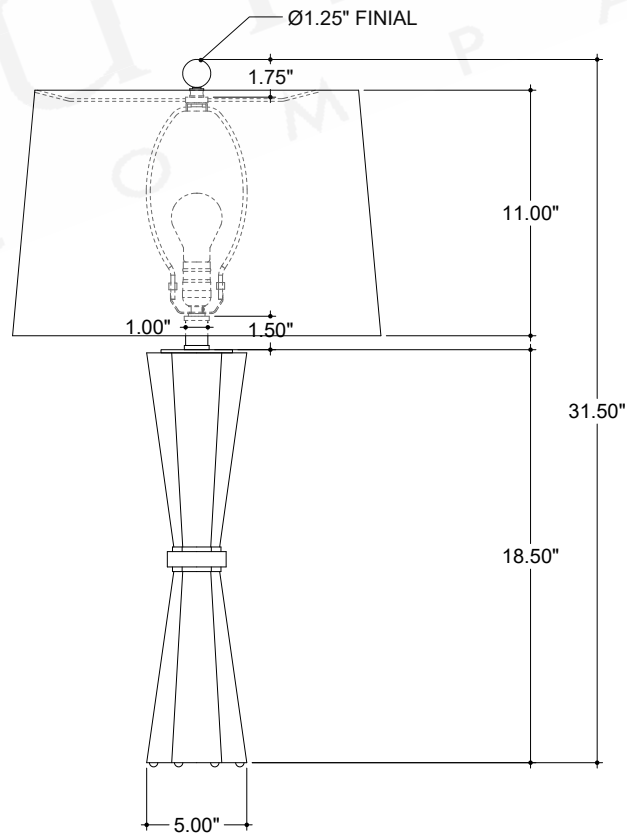

ITEM: 6000-0972

Overall Dimensions

Height: 31.5"

Diameter: 16.5"

TOP VIEW

FRONT VIEW