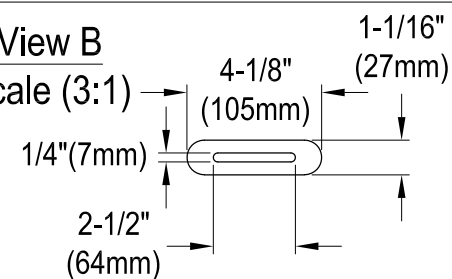

# VTSQ713224C420,2,3,6,7,8

71" Acrylic Pedestal Tub with Drain

M14 x 120 (5 pcs)

## Drain Hole Size

Scale (3:1)

## View B

Scale (3:1)

Section A-A