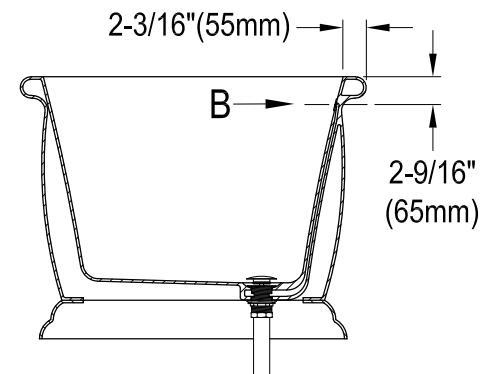

# VTSQ713224C420,2,3,6,7,8

71" Acrylic Pedestal Tub with Drain

M14 x 120 (5 pcs)

## Drain Hole Size

Scale (3:1)

## View B

Scale (3:1)

Section A-A