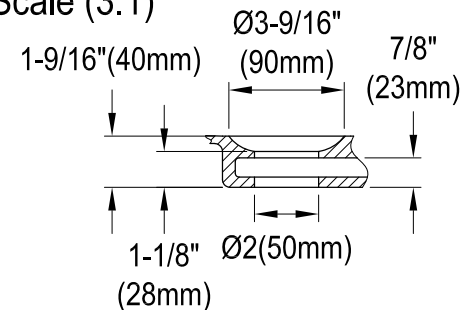

# VTSQ713224C420,2,3,6,7,8

71" Acrylic Pedestal Tub with Drain

M14 x 120 (5 pcs)

## Drain Hole Size

Scale (3:1)

## View B

Scale (3:1)

Section A-A