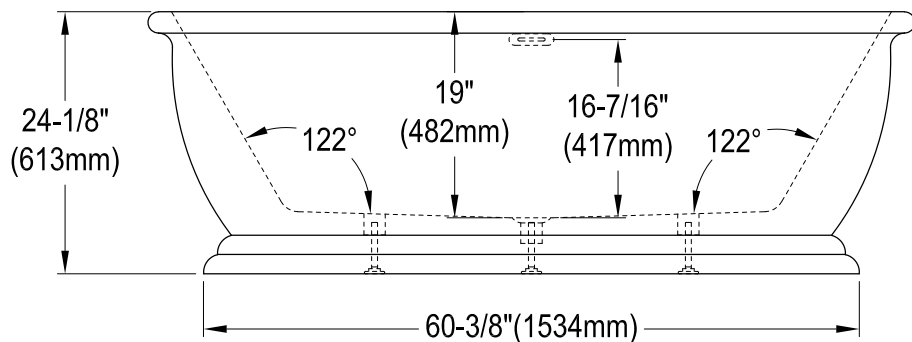

# VTSQ713224C420,2,3,6,7,8

71" Acrylic Pedestal Tub with Drain

M14 x 120 (5 pcs)

## Drain Hole Size

Scale (3:1)

## View B

Scale (3:1)

Section A-A