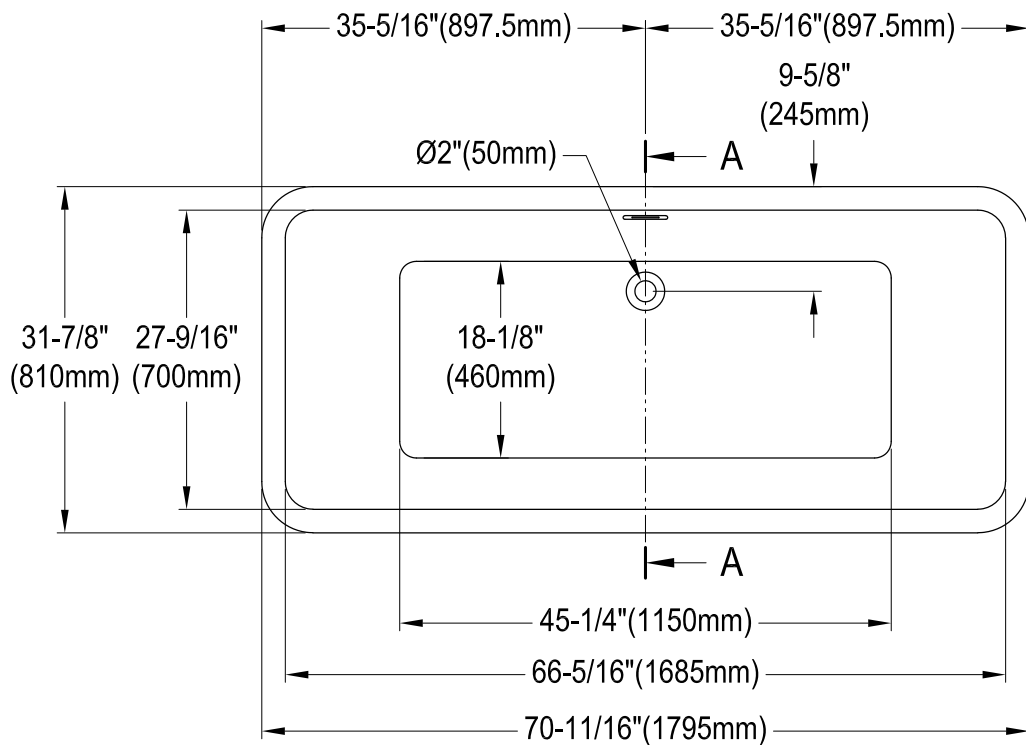

# VTSQ713224C420,2,3,6,7,8

71" Acrylic Pedestal Tub with Drain

M14 x 120 (5 pcs)

## Drain Hole Size

Scale (3:1)

## View B

Scale (3:1)

Section A-A

# VTSQ713224C420,2,3,6,7,8

Toe Touch Drain with Overflow Hole