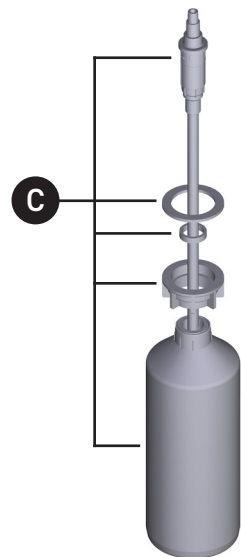

MOEN®

ORDER BY PART NUMBER

Illustrated Parts

REZA™

One Handle Spring Pulldown
Kitchen Faucet & Sink Combo

MODEL
216003

TYPE
Spring Faucet/Sink Combo

FINISH
Spot Resist Stainless

ID	Kit Description	Kit Number	Finish
A	Faucet (199748SRS)	See page 2	Spot Resist Stainless
B	Soap Dispenser	100509SRS	Spot Resist Stainless
C	Underdeck Kit	173490	N/A
D	Drain	22036	Spot Resist Stainless
E	Grid	209251	N/A
F	Sink	216006	Stainless
	Mounting Nut & Screws - Top Mount (x10)	181250	N/A
	Mounting Nut & Screws - Under Mount (x10)	22650	N/A
	Installation Tool	118305	N/A