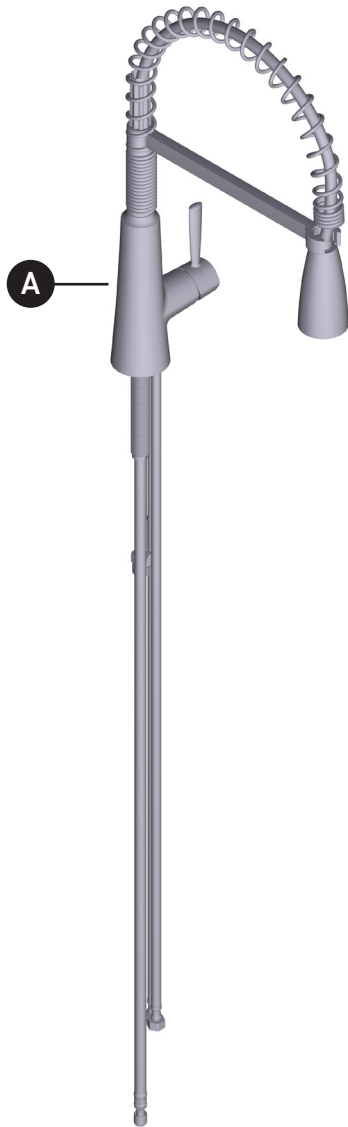

MOEN®

ORDER BY PART NUMBER

Illustrated Parts

REZA™

One Handle Spring Pulldown
Kitchen Faucet & Sink Combo

MODEL
216003

TYPE
Spring Faucet/Sink Combo

FINISH
Spot Resist Stainless

ID	Kit Description	Kit Number	Finish
A	Faucet (199748SRS)	See page 2	Spot Resist Stainless
B	Soap Dispenser	100509SRS	Spot Resist Stainless
C	Underdeck Kit	173490	N/A
D	Drain	22036	Spot Resist Stainless
E	Grid	209251	N/A
F	Sink	216006	Stainless
	Mounting Nut & Screws - Top Mount (x10)	181250	N/A
	Mounting Nut & Screws - Under Mount (x10)	22650	N/A
	Installation Tool	118305	N/A