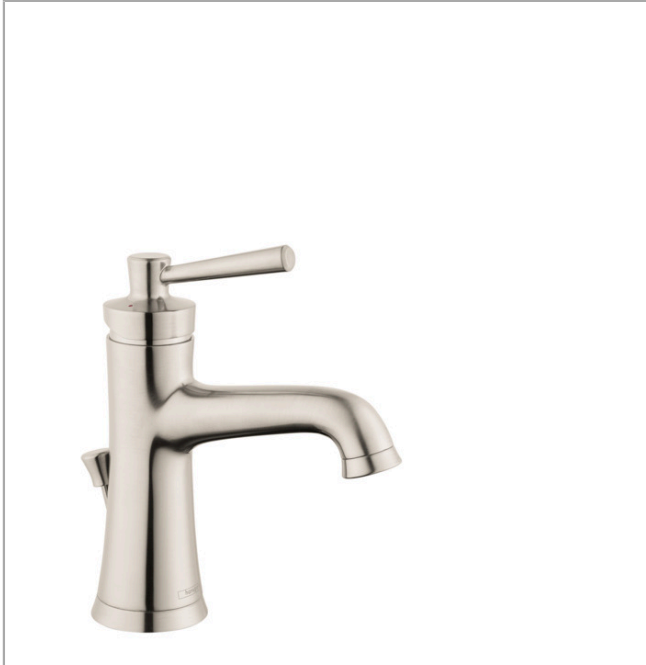

**Joleena**  
**Single-Hole Faucet 100 with Pop-Up Drain, 0.5 GPM**  
 Finishes : **brushed nickel** Part no. : **04773820**

**Description**

**Features**

- Aerated spray
- Flow: 0.5 GPM (1.9 L/Min)
- Ceramic cartridge
- Includes pop-up drain

**Item details**

List Price \$ 298.00

**Technology**

**Compliance**

**Product image**

**Scale drawing**

**Joleena**  
**Single-Hole Faucet 100 with Pop-Up Drain, 0.5 GPM**  
Finishes : **brushed nickel** Part no. : **04773820**

Exploded drawing

Year of production: >01/20

**Joleena**  
**Single-Hole Faucet 100 with Pop-Up Drain, 0.5 GPM**  
 Finishes : **brushed nickel** Part no. : **04773820**

**Spare parts list**

Year of production: >01/20

Pos.	Description	Part no.	Price	PU
1	handle	93534820	-	1
2	pull rod	93529820	-	1
3	flange	93273820	-	1
4	cartridge, assy	93268000	-	1
5	aerator M24x1 (1,9 l/min)	93532821	-	1
6	escutcheon	93530820	-	1
7	fixing set	96016000	-	1
8	connection hose 600 mm	93528001	-	1
a	pop up waste	88509820	-	1