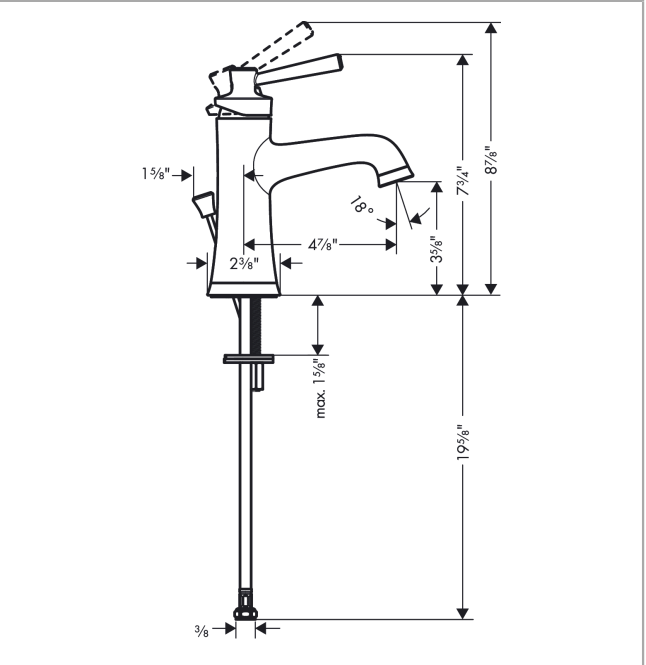

**Joleena**  
**Single-Hole Faucet 100 with Pop-Up Drain, 0.5 GPM**  
 Finishes : **brushed nickel** Part no. : **04773820**

**Description**

**Features**

- Aerated spray
- Flow: 0.5 GPM (1.9 L/Min)
- Ceramic cartridge
- Includes pop-up drain

**Item details**

List Price \$ 298.00

**Technology**

**Compliance**

**Product image**

**Scale drawing**

**Joleena**  
**Single-Hole Faucet 100 with Pop-Up Drain, 0.5 GPM**  
Finishes : **brushed nickel** Part no. : **04773820**

Exploded drawing

Year of production: >01/20

**Joleena**  
**Single-Hole Faucet 100 with Pop-Up Drain, 0.5 GPM**  
 Finishes : **brushed nickel** Part no. : **04773820**

**Spare parts list**

Year of production: >01/20

Pos.	Description	Part no.	Price	PU
1	handle	93534820	-	1
2	pull rod	93529820	-	1
3	flange	93273820	-	1
4	cartridge, assy	93268000	-	1
5	aerator M24x1 (1,9 l/min)	93532821	-	1
6	escutcheon	93530820	-	1
7	fixing set	96016000	-	1
8	connection hose 600 mm	93528001	-	1
a	pop up waste	88509820	-	1