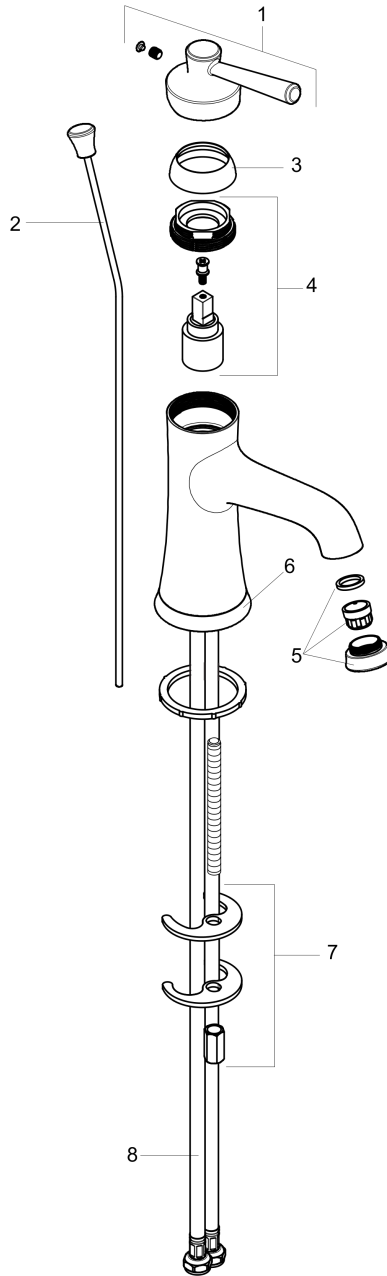

**Joleena**  
**Single-Hole Faucet 100 with Pop-Up Drain, 0.5 GPM**  
 Finishes : **brushed nickel** Part no. : **04773820**

**Description**

**Features**

- Aerated spray
- Flow: 0.5 GPM (1.9 L/Min)
- Ceramic cartridge
- Includes pop-up drain

**Item details**

List Price \$ 298.00

**Technology**

**Compliance**

**Product image**

**Scale drawing**

**Joleena**  
**Single-Hole Faucet 100 with Pop-Up Drain, 0.5 GPM**  
Finishes : **brushed nickel** Part no. : **04773820**

Exploded drawing

Year of production: >01/20

**Joleena**  
**Single-Hole Faucet 100 with Pop-Up Drain, 0.5 GPM**  
 Finishes : **brushed nickel** Part no. : **04773820**

**Spare parts list**

Year of production: >01/20

Pos.	Description	Part no.	Price	PU
1	handle	93534820	-	1
2	pull rod	93529820	-	1
3	flange	93273820	-	1
4	cartridge, assy	93268000	-	1
5	aerator M24x1 (1,9 l/min)	93532821	-	1
6	escutcheon	93530820	-	1
7	fixing set	96016000	-	1
8	connection hose 600 mm	93528001	-	1
a	pop up waste	88509820	-	1