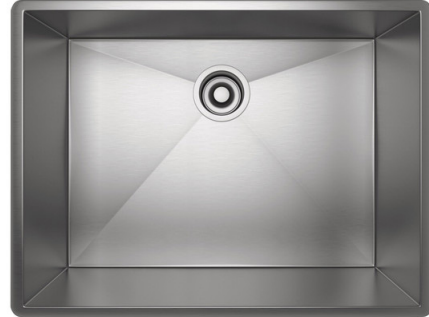

### DESCRIPTION

- Undermount installation only
- Commercial grade, 16 gauge 18/10 type 304 Stainless Steel
- 27" (67.31 cm) minimum cabinet size
- Mounting brackets included
- For matching wire sink grid, order WSGRSS2418

**Forze™**  
24" Single Bowl Stainless Steel Kitchen Sink

**MODEL:** RSS2418

**For warranty or additional information, contact:**

U.S.A.  
[houseofrohl.com/support](http://houseofrohl.com/support)  
1-800-777-9762