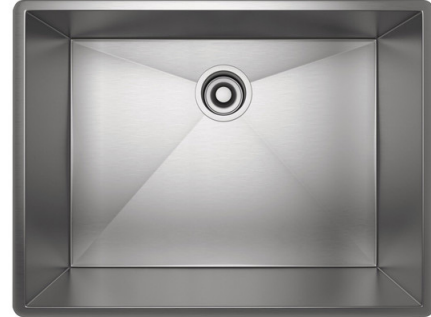

SPÉCIFICATIONS

DESCRIPTION

- Installation sous comptoir seulement
- Acier inoxydable de qualité commerciale, calibre 16 18/10 type 304
- Taille minimale de l'armoire 27" (67.31 cm)
- Supports de montage inclus
- Pour grille d'évier assortie, commander WSGRSS2418

GARANTIE

- La plupart des produits ou pièces comportent des « garanties limitées » contre les défauts de fabrication. Pour les clients américains, veuillez visiter houseofrohl.com/support et pour les clients canadiens, veuillez visiter houseofrohl.ca/support pour la garantie complète du produit et du fini.

Forze™

Évier de cuisine simple en acier inoxydable 24"

MODÈLES: RSS2418