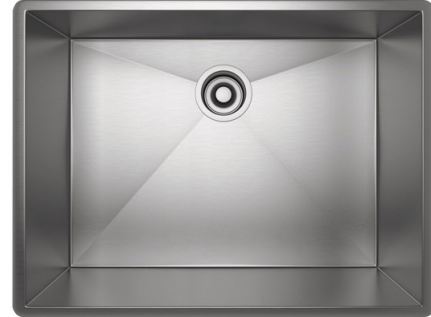

ESPECIFICACIONES

DESCRIPCIÓN

- Solo instalación debajo del mostrador
- Acero inoxidable de grado comercial, calibre 16, 18/10 tipo 304
- Tamaño mínimo del gabinete 27" (67,31 cm)
- Soportes de montaje incluidos
- Para rejilla de fregadero a juego, solicite WSGRSS2418

GARANTÍA

- La mayoría de los productos o piezas cuentan con "Garantías limitadas" contra defectos de fabricación. Para los clientes de EE. UU., visite houseofrohl.com/support y para los clientes canadienses, visite houseofrohl.ca/support para conocer la garantía completa del producto y el acabado.

Forze™

Fregadero de cocina simple de acero inoxidable de 24"

MODELOS: RSS2418