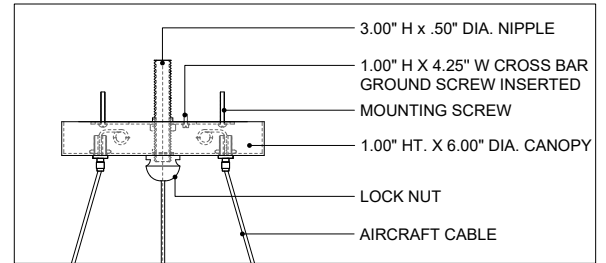

42.00" DIA. BODY
 6.00" DIA. CANOPY
 1.00" H X 4.25" W CROSS BAR

TOP VIEW

CANOPY DETAIL

FRONT VIEW

CURREY COMPANY