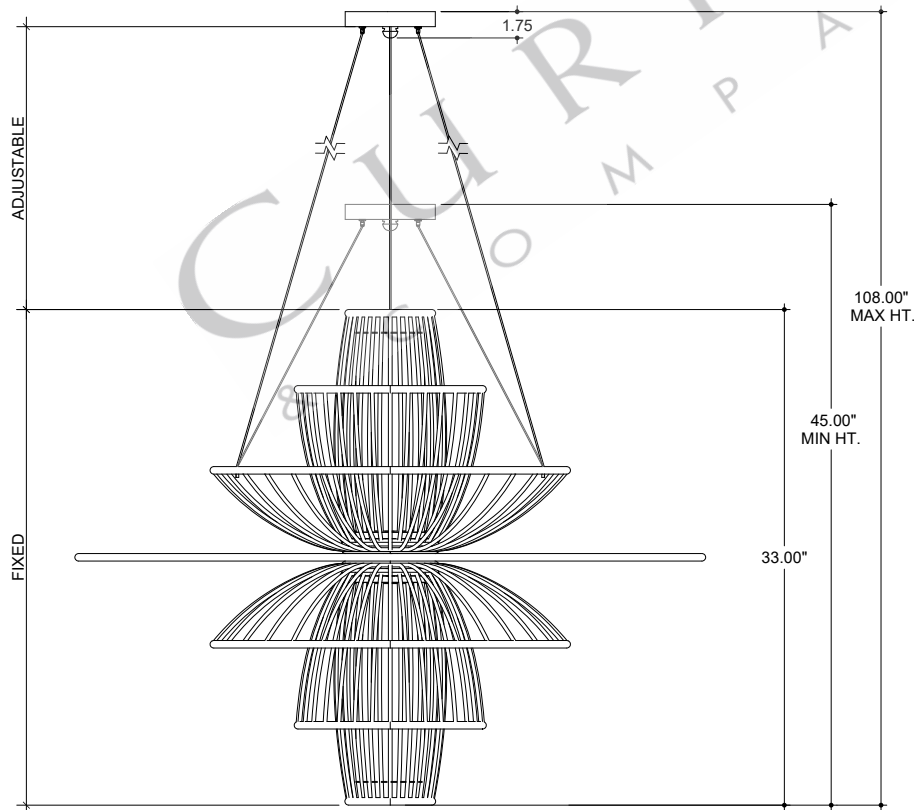

42.00" DIA. BODY
 6.00" DIA. CANOPY
 1.00" H X 4.25" W CROSS BAR

TOP VIEW

CANOPY DETAIL

FRONT VIEW

CURREY COMPANY