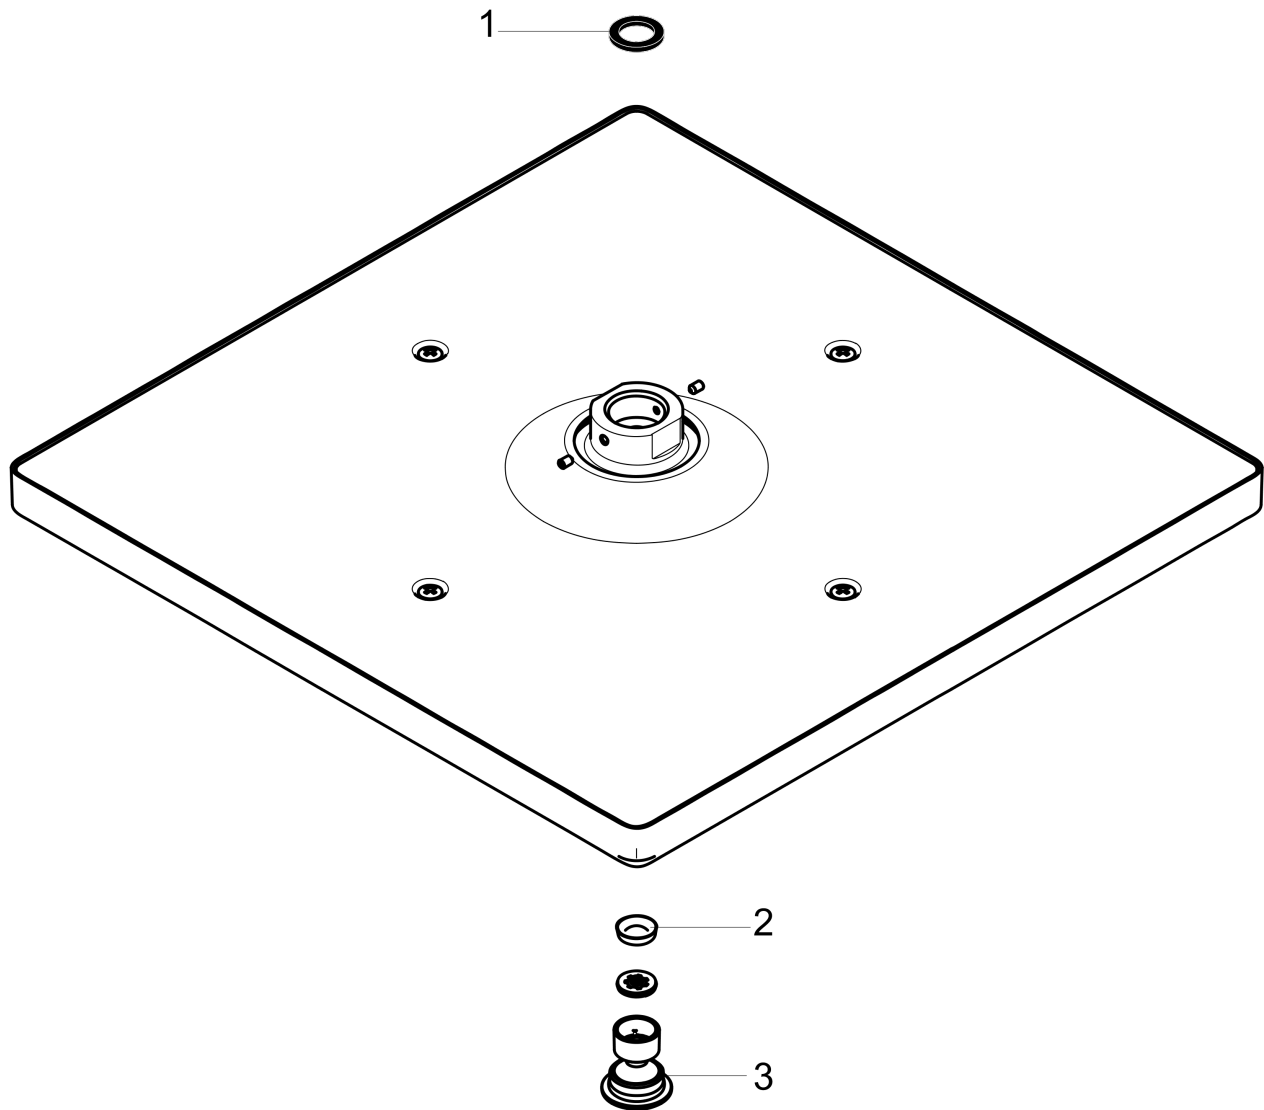

Raindance E

Showerhead 300 1-Jet, 1.8 GPM

Finishes : **brushed nickel** Part no. : **26240821**

Description

Features

- Spray modes: Rain
- Flow: 1.8 GPM (6.8 L/Min)
- Fully-finished matching spray face
- Spray face removable for cleaning

Item details

List Price \$ 737.00

Technology

Compliance

Product image

Scale drawing

Raindance E

Showerhead 300 1-Jet, 1.8 GPM

Finishes : **brushed nickel** Part no. : **26240821**

Exploded drawing

Year of production: >07/18

Raindance E

Showerhead 300 1-Jet, 1.8 GPM

Finishes : **brushed nickel** Part no. : **26240821**

Spare parts list

Year of production: >07/18

Pos.	Description	Part no.	Price	PU
1	seal	98058000	-	1
2	filter	93128000	-	1
3	O-ring 15x2	98163000	-	1