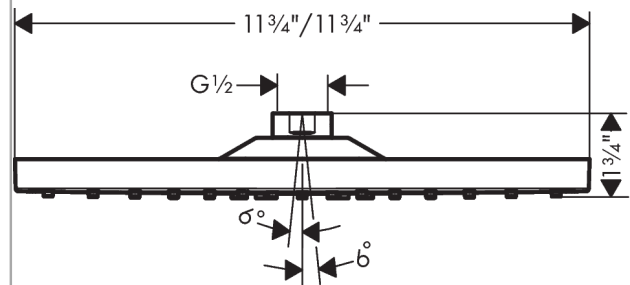

Raindance E

Showerhead 300 1-Jet, 1.8 GPM

Finishes : **brushed nickel** Part no. : **26240821**

Description

Features

- Spray modes: Rain
- Flow: 1.8 GPM (6.8 L/Min)
- Fully-finished matching spray face
- Spray face removable for cleaning

Item details

List Price \$ 737.00

Technology

Compliance

Product image

Scale drawing

Raindance E

Showerhead 300 1-Jet, 1.8 GPM

Finishes : **brushed nickel** Part no. : **26240821**

Exploded drawing

Year of production: >07/18

Raindance E

Showerhead 300 1-Jet, 1.8 GPM

Finishes : **brushed nickel** Part no. : **26240821**

Spare parts list

Year of production: >07/18

Pos.	Description	Part no.	Price	PU
1	seal	98058000	-	1
2	filter	93128000	-	1
3	O-ring 15x2	98163000	-	1