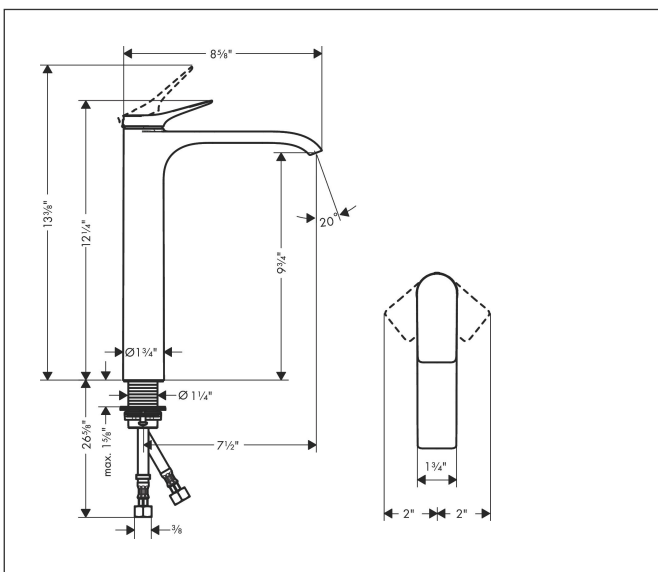

Brand hansgrohe
Art. Name **Vivenis** Single-Hole Faucet 250, 1.2 GPM
Art. Nr. 75042671
Surface matte black
Pos. 1

reddot winner 2021

Product Picture

Features

- Spray modes: WaterfallStream
- Flow: 1.2 GPM (4.5 L/Min)
- Ceramic cartridge
- Does not include: Pop-up assembly

Drawing

Technology