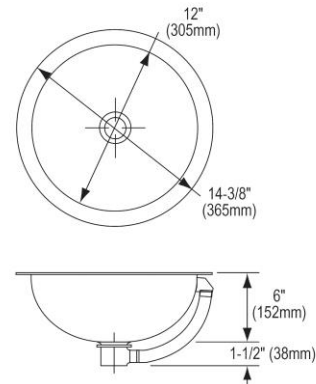

Installation Type:	Undermount
Material:	304 Stainless Steel
Finish:	Lustrous Satin
Gauge:	18
Sound Deadening:	Bottom only pads
Number of Bowls:	1
Sink Dimensions:	14-3/8" x 14-3/8" x 6"
Bowl 1 Dimensions:	12" x 12" x 6"
Drain Size:	1-1/2" (38mm)
Drain Location:	Center
Minimum Cabinet Size:	18"
Mounting Hardware:	Undermount brackets sold separately
Template Included:	Yes
Cutout Template #:	1000000596

Installation Profile:

Designed to affix to the underside of any solid surface countertop.

PART: _____ QTY: _____
 PROJECT: _____
 CONTACT: _____
 DATE: _____
 NOTES: _____
 APPROVAL: _____

In keeping with our policy of continuing product improvement, Elkay reserves the right to change product specifications without notice. Please visit elkay.com for the most current version of Elkay product specification sheets. This specification describes an Elkay product with design, quality, and functional benefits to the user. When making a comparison of other producers' offerings, be certain these features are not overlooked.