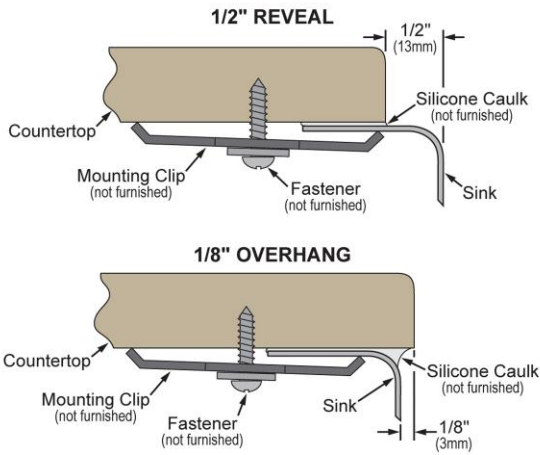

Installation Type:	Undermount
Material:	304 Stainless Steel
Finish:	Lustrous Satin
Gauge:	18
Sound Deadening:	Bottom only pads
Number of Bowls:	1
Sink Dimensions:	14-3/8" x 14-3/8" x 6"
Bowl 1 Dimensions:	12" x 12" x 6"
Drain Size:	1-1/2" (38mm)
Drain Location:	Center
Minimum Cabinet Size:	18"
Mounting Hardware:	Undermount brackets sold separately
Template Included:	Yes
Cutout Template #:	1000000596

Installation Profile:

Designed to affix to the underside of any solid surface countertop.

PART: _____ QTY: _____
 PROJECT: _____
 CONTACT: _____
 DATE: _____
 NOTES: _____
 APPROVAL: _____

In keeping with our policy of continuing product improvement, Elkay reserves the right to change product specifications without notice. Please visit elkay.com for the most current version of Elkay product specification sheets. This specification describes an Elkay product with design, quality, and functional benefits to the user. When making a comparison of other producers' offerings, be certain these features are not overlooked.