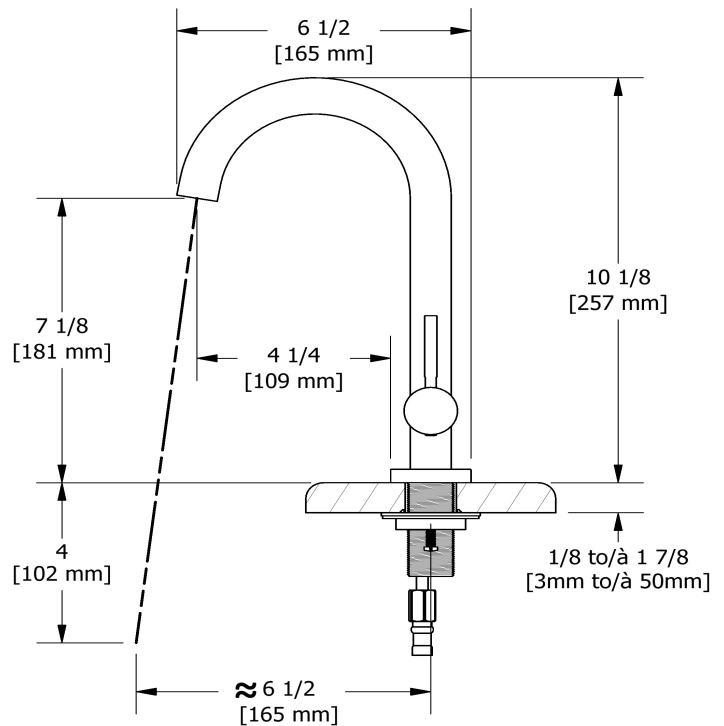

Certifications

- CSA B125.1
- NSF/ANSI standard 61 and 372
- ASME A112.18.1
- CMR248 Approval
- ADA

Sizes, models and finishes may differ from those presented.

Warranty

7KLV 5LREHO ,QF SURGXFW \RX KDYH SXUFKDVHG FDUULHV D /LPLWHG /LIHWLPH :DUUDQW\ RQ V LQLWLD SXUFKDVH GDWH DJDLQVW DOO PDQXIDFWXULQJ GHIHFWV $OO RWKHU ILQLVKHV LQ DUH FRYHUHG E\ D \HDKHZDLWHQW\DRUHQQW RQ RXU SURGXFWV ZLOO EH KRQRUHG RQ\ LI W

Customer & D U H

Phone (800) 777 - 9762 | Email: customercare@houseofrohl.com | Website: houseofrohl.com/support/contact-us

Consult your local House of Rohl showroom for additional information and specifications. For complete warranty details and a list of showrooms, go to houseofrohl.com