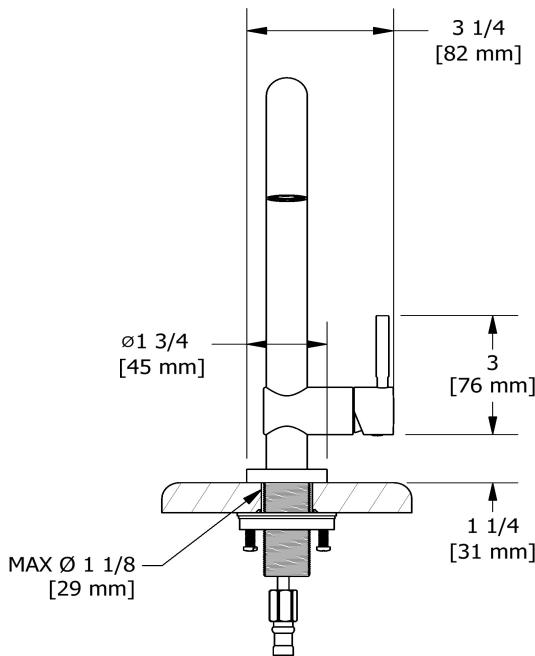

Certifications

- CSA B125.1
- NSF/ANSI standard 61 and 372
- ASME A112.18.1
- CMR248 Approval
- ADA

Sizes, models and finishes may differ from those presented.

Warranty

7KLV 5LREHO ,QF SURGXFW \RX KDYH SXUFKDVHG FDUULHV D /LPLWHG /LIHWLPH :DUUDQW\ RQ V LQLWLD SXUFKDVH GDWH DJDLQVW DOO PDQXIDFWXULQJ GHIHFWV $OO RWKHU ILQLVKHV LQ DUH FRYHUHG E\ D \HDKHZDLWHQW\DRUHQQW RQ RXU SURGXFWV ZLOO EH KRQRUHG RQ\ LI W

Customer & D U H

Phone (800) 777 - 9762 | Email: customercare@houseofrohl.com | Website: houseofrohl.com/support/contact-us

Consult your local House of Rohl showroom for additional information and specifications. For complete warranty details and a list of showrooms, go to houseofrohl.com