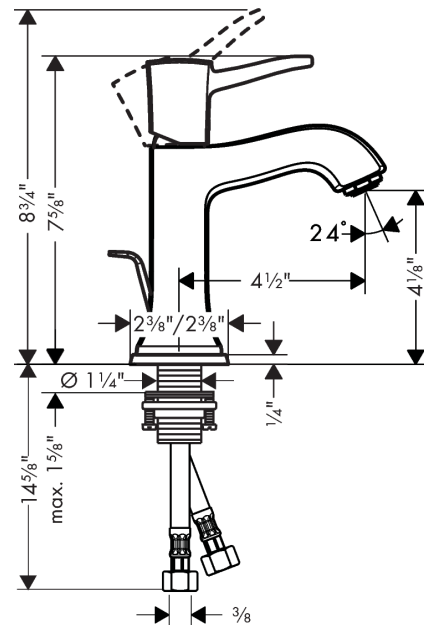

Metropol Classic
Single-Hole Faucet 110 with Pop-Up Drain, 0.5 GPM
 Finishes : **brushed nickel** Part no. : **31310821**

Description

Features

- Aerated spray
- Flow: 0.5 GPM (1.9 L/Min)
- Ceramic cartridge
- Includes pop-up drain

Item details

List Price \$ 486.00

Technology

Compliance

Product image

Scale drawing

Metropol Classic
Single-Hole Faucet 110 with Pop-Up Drain, 0.5 GPM
 Finishes : **brushed nickel** Part no. : **31310821**

Exploded drawing

Year of production: >07/19

Metropol Classic
Single-Hole Faucet 110 with Pop-Up Drain, 0.5 GPM
 Finishes : **brushed nickel** Part no. : **31310821**

Spare parts list

Year of production: >07/19

Pos.	Description	Part no.	Price	PU
1	handle	92815820	-	1
2	screw cover	96338000	-	1
3	flange	98863820	-	1
4	nut	98864000	-	1
5	cartridge, assy	95973001	-	1
6	adapter for cartridge	98866000	-	1
7	aerator M24x1 (1,9 l/min)	93502820	-	1
8	pull rod	96657820	-	1
9	escutcheon for spout	92814820	-	1
10	fixing set (Ø 32)	13961000	-	1
11	connection hose 18½" M8x0,75 3/8"	96321001	-	1
12	locking screw for handle	95140000	-	1
13	seal	98865000	-	1
14	O-ring 23x2	98398000	-	1
15	O-ring 27x1,5	92527000	-	1
16	O-ring 25x1,5	98146000	-	1
a	pop up waste	88509820	-	1
b	lever collar	97548000	-	1
c	O-ring 7x1,5	98422000	-	1