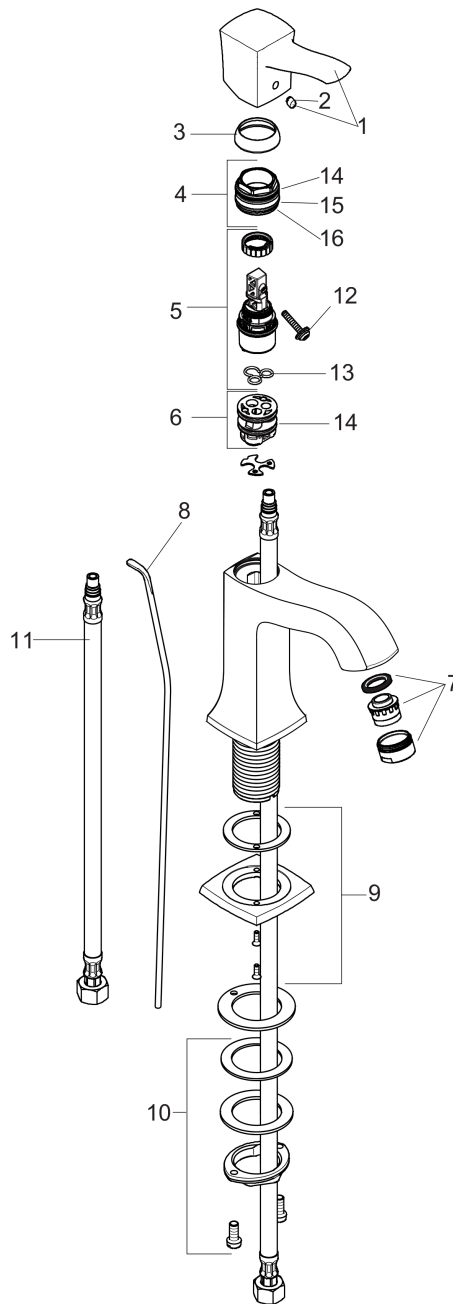

Metropol Classic
Single-Hole Faucet 110 with Pop-Up Drain, 0.5 GPM
 Finishes : **brushed nickel** Part no. : **31310821**

Description

Features

- Aerated spray
- Flow: 0.5 GPM (1.9 L/Min)
- Ceramic cartridge
- Includes pop-up drain

Item details

List Price \$ 486.00

Technology

Compliance

Product image

Scale drawing

Metropol Classic
Single-Hole Faucet 110 with Pop-Up Drain, 0.5 GPM
 Finishes : **brushed nickel** Part no. : **31310821**

Exploded drawing

Year of production: >07/19

Metropol Classic
Single-Hole Faucet 110 with Pop-Up Drain, 0.5 GPM
 Finishes : **brushed nickel** Part no. : **31310821**

Spare parts list

Year of production: >07/19

Pos.	Description	Part no.	Price	PU
1	handle	92815820	-	1
2	screw cover	96338000	-	1
3	flange	98863820	-	1
4	nut	98864000	-	1
5	cartridge, assy	95973001	-	1
6	adapter for cartridge	98866000	-	1
7	aerator M24x1 (1,9 l/min)	93502820	-	1
8	pull rod	96657820	-	1
9	escutcheon for spout	92814820	-	1
10	fixing set (Ø 32)	13961000	-	1
11	connection hose 18½" M8x0,75 3/8"	96321001	-	1
12	locking screw for handle	95140000	-	1
13	seal	98865000	-	1
14	O-ring 23x2	98398000	-	1
15	O-ring 27x1,5	92527000	-	1
16	O-ring 25x1,5	98146000	-	1
a	pop up waste	88509820	-	1
b	lever collar	97548000	-	1
c	O-ring 7x1,5	98422000	-	1