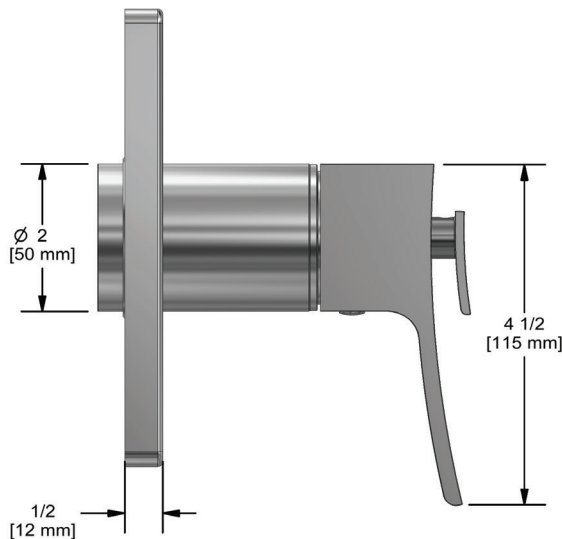

SPECIFICATIONS

DESCRIPTION

- Combines both thermostatic and pressure balance technologies
- "Set it and forget it" temperature control
- Temperature and volume control with diverter
- 3 dedicated functions and 2 shared functions
- R45 Rough-in valve sold separately
- Extension kits available, 1 1/4" EXT45KIT114 and 3/4" EXT45KIT34

Zendo™

1/2" Therm & Pressure Balance Trim With 5 Functions

MODEL: TZOTQ45

cUPC® ADA 

For warranty or additional information, contact:

U.S.A.
houseofrohl.com/support
1-800-777-9762

QUEBEC / MARITIMES / WESTERN CANADA
QUÉBEC / MARITIMES / OUEST CANADIEN
QUEBEC / MARITIMOS / CANADA OCCIDENTAL
houseofrohl.ca/support
1-866-473-8442