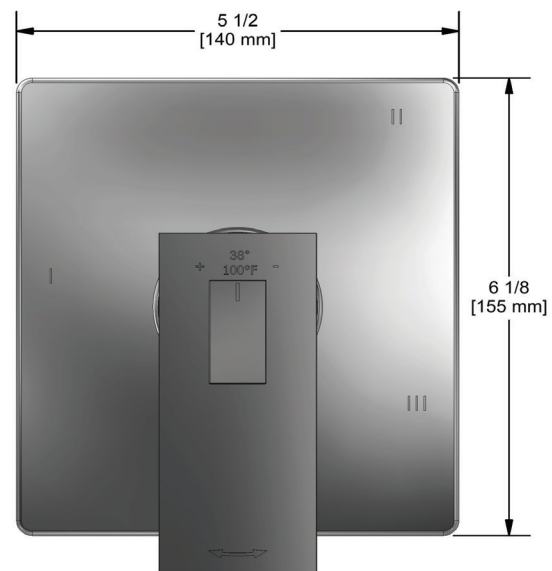

For warranty or additional information, contact:

U.S.A.
houseofrohl.com/support
1-800-777-9762

QUEBEC / MARITIMES / WESTERN CANADA
QUÉBEC / MARITIMES / OUEST CANADIEN
QUEBEC / MARITIMOS / CANADA OCCIDENTAL
houseofrohl.ca/support
1-866-473-8442

ONTARIO
houseofrohl.ca/support
1-800-287-5354